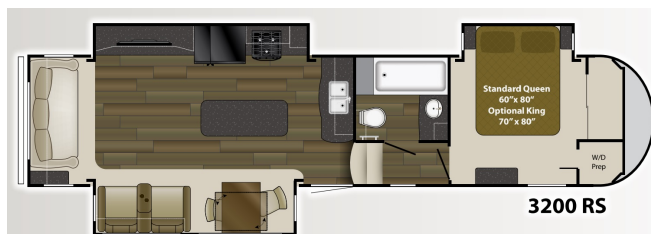

2015 HEARTLAND GATEWAY 3200RS

\$28,900.00

\$194 Bi-Weekly

SPECIFICATIONS

Year	2015
Manufacturer	HEARTLAND
Brand	GATEWAY
Model	3200RS
Type	Fifth Wheel
Status	PreOwned
Stock #	7596B
Financing Available	✓
Warranty Available	✓
Suspension	N/A
Leveling	N/A
Exterior Length	37.0 ft.
Dry Weight	N/A lbs.
Sleeping Capacity	3 person(s)
Interior Colour	N/A
Exterior Colour	N/A
Slideouts	3

Disclaimer: Product information, pricing and photos are as accurate as possible and are subject to change without notice.

SELLING FEATURES

- 1 Piece Fiberglass Front Cap
- Power Stabilizers
- U-Shaped Sleeper Dinette w. Freestanding Table
- Oven/Cooktop, Microwave & Double Sink
- Movable Centre Kitchen Island w. Storage
- Corian Solid Surface Countertops
- Residential Style Stainless Fridge
- Electric Fireplace
- Optional Walk-Aro...