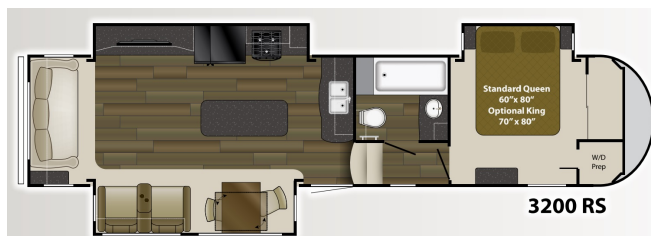

### SPECIFICATIONS

Year	2015
Manufacturer	HEARTLAND
Brand	GATEWAY
Model	3200RS
Type	Fifth Wheel
Status	PreOwned
Stock #	7596B
Financing Available	✓
Warranty Available	✓
Suspension	N/A
Leveling	N/A
Exterior Length	37.0 ft.
Dry Weight	N/A lbs.
Sleeping Capacity	3 person(s)
Interior Colour	N/A
Exterior Colour	N/A
Slideouts	3