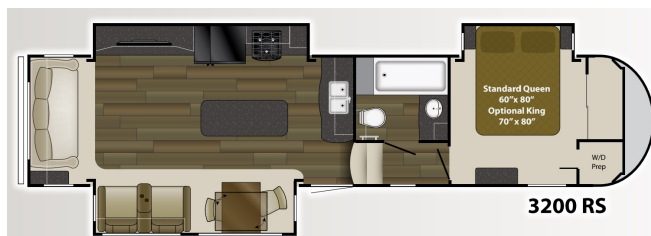

2015 HEARTLAND GATEWAY 3200RS

\$28,900.00

\$183 Bi-Weekly

SPECIFICATIONS

Year	2015
Manufacturer	HEARTLAND
Brand	GATEWAY
Model	3200RS
Type	Fifth Wheel
Status	PreOwned
Stock #	7596B
Financing Available	✓
Warranty Available	✓
Suspension	N/A
Leveling	N/A
Exterior Length	37.0 ft.
Dry Weight	N/A lbs.
Sleeping Capacity	3 person(s)
Interior Colour	N/A
Exterior Colour	N/A
Slideouts	3