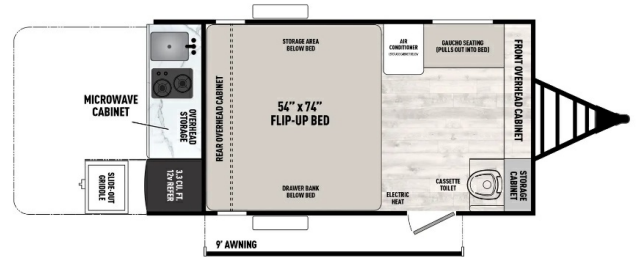

ON ORDER UNIT
\$22,900.00
2025 COACHMEN CLIPPER 12000ROK
SPECIFICATIONS

Year	2025
Manufacturer	COACHMEN
Brand	CLIPPER
Model	12000ROK
Type	Teardrop Trailer
Status	New
Stock #	8612
Financing Available	✓
Warranty Available	✓
Suspension	N/A
Leveling	N/A
Exterior Length	12.0 ft.
Dry Weight	2380 lbs.
Sleeping Capacity	3 person(s)
Interior Colour	N/A
Exterior Colour	N/A
Slideouts	N/A

Disclaimer: Product information, pricing and photos are as accurate as possible and are subject to change without notice.

SELLING FEATURES

Experience Adventure in the 2025 Coachmen Clipper 12000 ROK

The 2025 Coachmen Clipper 12000 ROK is a standout model in the Clipper lineup, crafted to meet the demands of adventurers looking for a rugged, lightweight travel trailer packed with essential features. This off-road-ready trailer off...