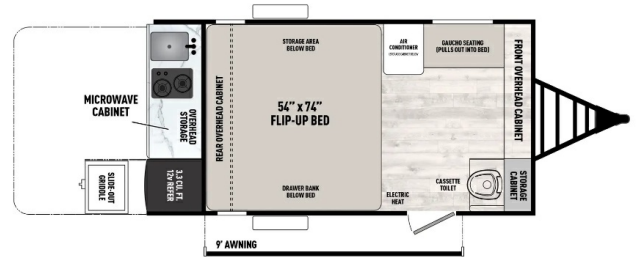

ON ORDER UNIT
\$22,900.00

2025 COACHMEN CLIPPER 12000 ROK

SPECIFICATIONS

Year	2025
Manufacturer	COACHMEN
Brand	CLIPPER
Model	12000 ROK
Type	Teardrop Trailer
Status	New
Stock #	8612
Financing Available	✓
Warranty Available	✓
Suspension	N/A
Leveling	N/A
Exterior Length	12.0 ft.
Dry Weight	2380 lbs.
Sleeping Capacity	3 person(s)
Interior Colour	N/A
Exterior Colour	N/A
Slideouts	N/A

Disclaimer: Product information, pricing and photos are as accurate as possible and are subject to change without notice.

SELLING FEATURES

Experience Adventure in the 2025 Coachmen Clipper 12000 ROK

The 2025 Coachmen Clipper 12000 ROK is a standout model in the Clipper lineup, crafted to meet the demands of adventurers looking for a rugged, lightweight travel trailer packed with essential features. This off-road-ready trailer off...