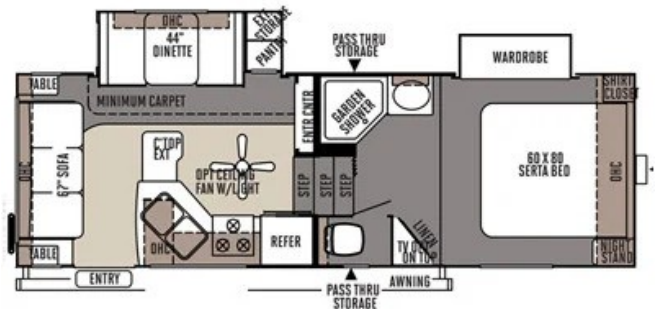

CONSIGNMENT UNIT

\$19,995.00

2015 FOREST RIVER Flagstaff 8524RLWS

SPECIFICATIONS

Year	2015
Manufacturer	FOREST RIVER
Brand	Flagstaff
Model	8524RLWS
Type	Fifth Wheel
Status	PreOwned
Stock #	i1438
Financing Available	✘
Warranty Available	✘
Suspension	N/A
Leveling	N/A
Exterior Length	24.0 ft.
Dry Weight	6773 lbs.
Sleeping Capacity	N/A person(s)
Interior Colour	N/A
Exterior Colour	N/A
Slideouts	2

Disclaimer: Product information, pricing and photos are as accurate as possible and are subject to change without notice.

SELLING FEATURES

At just 6,700 pounds, it's a great option for those looking for a lightweight fifth wheel that still offers plenty of space and amenities. This trailer features a unique layout with plenty of storage, a comfortable living area, and a well-equipped kitchen. It also includes a north/south queen bed...