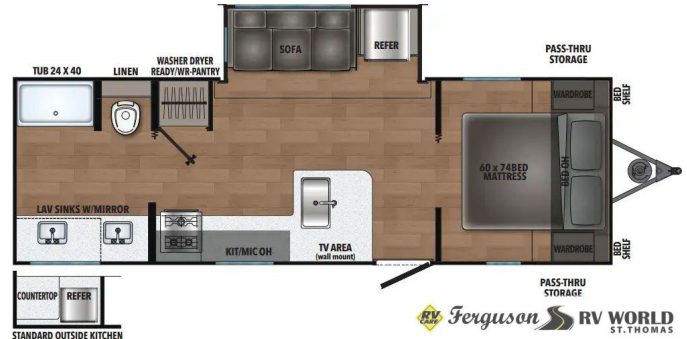

## ON ORDER UNIT

#### SPECIFICATIONS

Year	2025
Manufacturer	COACHMEN
Brand	NORTHERN SPIRIT DLX
Model	5260RBS
Type	Travel Trailer
Status	New
Stock #	ORDER
Financing Available	✓
Warranty Available	✓
Suspension	N/A
Leveling	N/A
Exterior Length	28.9 ft.
Dry Weight	5214 lbs.
Sleeping Capacity	N/A person(s)
Interior Colour	N/A
Exterior Colour	N/A
Slideouts	N/A

#### OPTIONS & EQUIPMENT

- BASE CAMP PACKAGE INCLUDES:
- Tankless Water Heater
- Black Tank Flush
- Microwave Oven
- 13.5 A/C
- Seamless Countertops
- Bluetooth Portable Speaker
- Solar & Back-up Camera Prep
- Monitor Panel
- Battery Disconnect
- 4 Stabilizer Jacks
- 8 cu. ft. Residential Style Refrigerator
- 20lb. LP Bottle
- Roadside Assistance
- Spare Tire
- Enclosed Underbelly
- Sink Covers