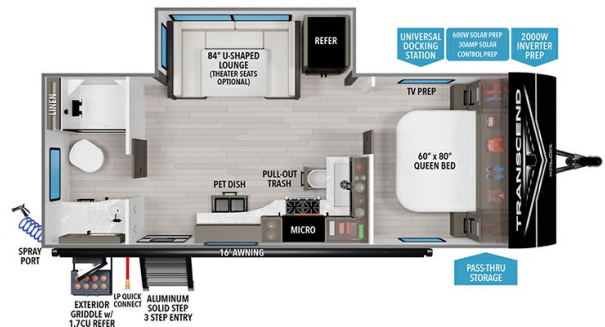

### SPECIFICATIONS

Year	2025
Manufacturer	GRAND DESIGN
Brand	TRANSCEND
Model	22RBX
Type	Travel Trailer
Status	New
Stock #	49919
Financing Available	✓
Warranty Available	Manufacturer
Suspension	N/A
Leveling	N/A
Exterior Length	26.8 ft.
Dry Weight	6995 lbs.
Sleeping Capacity	4 person(s)
Interior Colour	LUNA
Exterior Colour	Aluminum
Slideouts	1

### SELLING FEATURES

Specifications and Features:

- Length (ft): 26'10"
- Width (ft): 8'0"
- Height (ft): 11'0"
- Interior Height (ft): 6'6"
- GVWR (lbs): 6995
- Number Of Fresh Water Holding Tanks: 1
- Total Fresh Water Tank Capacity (gal): 56
- Number Of Gray Water Holding Tanks: 1
- Total Gray Water Tank Capac...