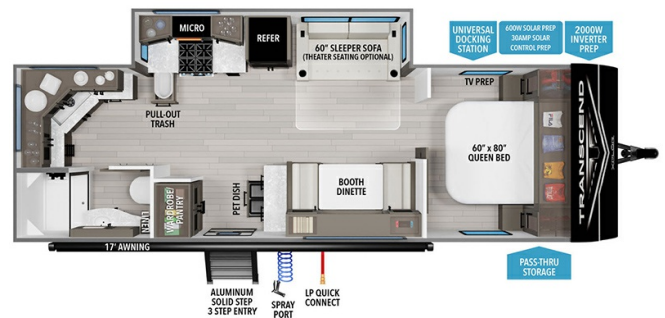

WOODY'S RV WORLD EDMONTON

webleads@woodysrvedmonton.dsmessage.com 1-800-798-3380

14510 Mark Messier Trail NW, Edmonton, AB T6V 1H5

Local 1-780-455-3380 | Fax 1-780-455-3037 | <https://www.woodysrv.com/>

ON ORDER UNIT

Woody's Price

2025 GRAND DESIGN TRANSCEND 25MLX

SPECIFICATIONS

Year	2025
Manufacturer	GRAND DESIGN
Brand	TRANSCEND
Model	25MLX
Type	Travel Trailer
Status	New
Stock #	49918
Financing Available	✓
Warranty Available	Manufacturer
Suspension	N/A
Leveling	N/A
Exterior Length	29.8 ft.
Dry Weight	7495 lbs.
Sleeping Capacity	6 person(s)
Interior Colour	LUNA
Exterior Colour	Aluminum
Slideouts	1

Disclaimer: Product information, pricing and photos are as accurate as possible and are subject to change without notice.

SELLING FEATURES

Specifications and Features:

- Length (ft): 29'9"
- Width (ft): 8'0"
- Height (ft): 11'0"
- Interior Height (ft): 6'6"
- GVWR (lbs): 7495
- Number Of Fresh Water Holding Tanks: 1
- Total Fresh Water Tank Capacity (gal): 56
- Number Of Gray Water Holding Tanks: 1
- Total Gray Water Tank Capacity: 30

OPTIONS & EQUIPMENT

- LUNA
- TRANSCEND XPLOR CONSTRUCTION AND CONVENIENCE PACKAGE
- TRANSCEND XPLOR LIFESTYLE PACKAGE
- TRANSCEND XPLOR SOLAR PREP PACKAGE
- TRANSCEND XPLOR ELITE KITCHEN PACKAGE
- TRANSCEND XPLOR POWER AND ENTERTAINMENT PACKAGE
- TRANSCEND XPLOR 4-SEASON PROTECTION PACKAGE
- WINTERIZATION
- SAFERIDE RV ROADSIDE ASSISTANCE
- THEATER SEATING IPO SLEEPER SOFA
- OFF GRID SOLAR OPTION
- 32" TV
- RIVA SEAL
- DISCOUNT

Powered by focusRV