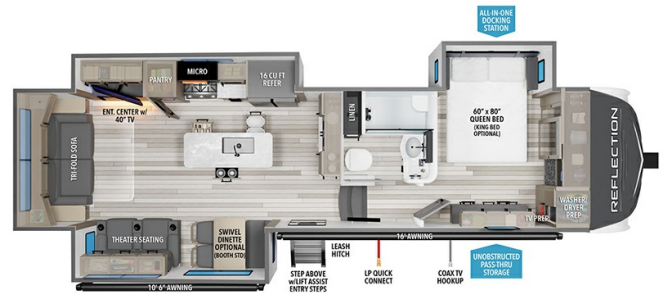

### SPECIFICATIONS

Year	2025
Manufacturer	GRAND DESIGN
Brand	REFLECTION
Model	337RLS
Type	Fifth Wheel
Status	New
Stock #	49917
Financing Available	✓
Warranty Available	Manufacturer
Suspension	N/A
Leveling	N/A
Exterior Length	35.6 ft.
Dry Weight	10838 lbs.
Sleeping Capacity	6 person(s)
Interior Colour	COLLINS
Exterior Colour	Fiberglass
Slideouts	3

### SELLING FEATURES

Specifications and Features:

- Length (ft): 35'7"
- Width (ft): 8'0"
- Height (ft): 12'6"
- GVWR (lbs): 13995
- Dry Weight (lbs): 10838
- Payload Capacity (lbs): 3157
- Hitch Weight (lbs): 2185
- Number Of Fresh Water Holding Tanks: 1
- Total Fresh Water Tank Capacity (gal): 74
- Number Of Gr...