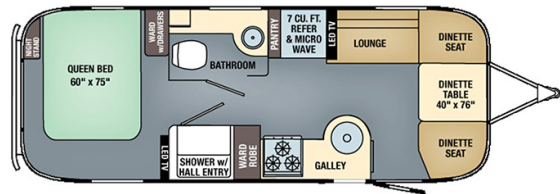

### SPECIFICATIONS

Year	2016
Manufacturer	AIRSTREAM
Brand	FLY CLOUD
Model	25RB
Type	Travel Trailer
Status	PreOwned
Stock #	12919
Financing Available	✓
Warranty Available	✓
Suspension	N/A
Leveling	N/A
Exterior Length	25.9 ft.
Dry Weight	5600 lbs.
Sleeping Capacity	5 person(s)
Interior Colour	N/A
Exterior Colour	Aluminum
Slideouts	N/A

### SELLING FEATURES

Specifications and Features:

- Length (ft): 25'11"
- Width (ft): 8'5"
- Height (ft): 9'9"
- Interior Height (ft): 6'7"
- GVWR (lbs): 7300
- Dry Weight (lbs): 5600
- Payload Capacity (lbs): 1700
- Hitch Weight (lbs): 835
- Number Of Fresh Water Holding Tanks: 1
- Total Fresh Water Tank Capacit...