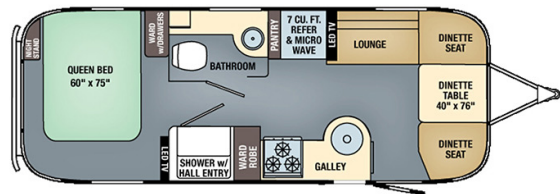

BILL THOMAS CAMPER SALES

onlinesales@btcamper.com 1-636-327-5900
101 Thomas RV Way, Wentzville, MO 63385
Local 1-636-327-5900 | <https://www.btcamper.com>

Originally \$64,900.00

2016 AIRSTREAM FLY CLOUD 25RB

SPECIFICATIONS

Year	2016
Manufacturer	AIRSTREAM
Brand	FLY CLOUD
Model	25RB
Type	Travel Trailer
Status	PreOwned
Stock #	12919
Financing Available	✓
Warranty Available	✓
Suspension	N/A
Leveling	N/A
Exterior Length	25.9 ft.
Dry Weight	5600 lbs.
Sleeping Capacity	5 person(s)
Interior Colour	N/A
Exterior Colour	Aluminum
Slideouts	N/A

Disclaimer: Product information, pricing and photos are as accurate as possible and are subject to change without notice.

SELLING FEATURES

Specifications and Features:

- Length (ft): 25'11"
- Width (ft): 8'5"
- Height (ft): 9'9"
- Interior Height (ft): 6'7"
- GVWR (lbs): 7300
- Dry Weight (lbs): 5600
- Payload Capacity (lbs): 1700
- Hitch Weight (lbs): 835
- Number Of Fresh Water Holding Tanks: 1
- Total Fresh Water Tank Capacit...