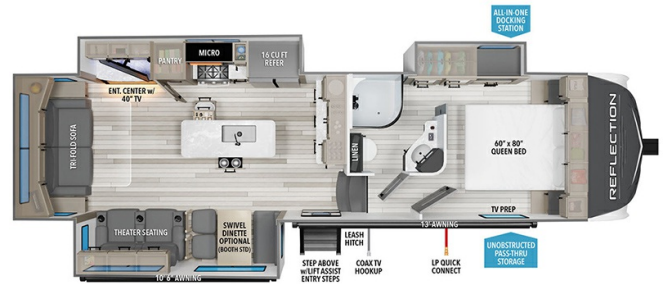

2025 GRAND DESIGN REFLECTION 303RLS

MSRP \$113,980.00

\$397 Bi-Weekly

\$0 down @ 7.99% APR for 60/240 months
(\$38,727 C.O.B.) O.A.C.

Woody's Price \$97,980.00

SPECIFICATIONS

Year	2025
Manufacturer	GRAND DESIGN
Brand	REFLECTION
Model	303RLS
Type	Fifth Wheel
Status	New
Stock #	49911
Financing Available	✓
Warranty Available	Manufacturer
Suspension	N/A
Leveling	N/A
Exterior Length	32.8 ft.
Dry Weight	9854 lbs.
Sleeping Capacity	6 person(s)
Interior Colour	COLLINS
Exterior Colour	Fiberglass
Slideouts	3

Disclaimer: Product information, pricing and photos are as accurate as possible and are subject to change without notice.

SELLING FEATURES

Specifications and Features:

- Length (ft): 32'10"
- Width (ft): 8'0"
- Height (ft): 12'3"
- GVWR (lbs): 11995
- Dry Weight (lbs): 9854
- Payload Capacity (lbs): 2141
- Hitch Weight (lbs): 1865
- Number Of Fresh Water Holding Tanks: 1
- Total Fresh Water Tank Capacity (gal): 74
- Number Of Gr...

OPTIONS & EQUIPMENT

- RVIA SEAL
- DUAL PANE WINDOWS
- PEACE OF MIND PACKAGE
- ULTIMATE POWER PACKAGE
- ARCTIC 4-SEASON PACKAGE
- 2ND AWNING
- GOODYEAR TIRES
- 16 CU. FT. 12V REFRIDGERATOR
- SAFERIDE RV ROADSIDE ASSISTANCE
- 370W SOLAR PANEL UPGRADE
- TRAVELFI ON-BOARD WIFI READY
- SWIVEL DINETTE W/ 2 CHAIRS & STORAGE OTTOMAN
- ABS AXLE ASSEMBLY W/SWAY CONTROL
- WOODY'S VOLUME DISCOUNT
- WINTERIZE
- SOLAR PACKAGE