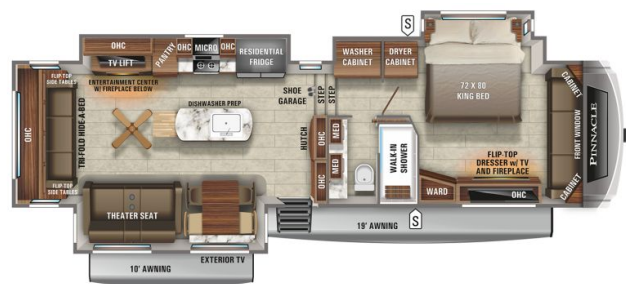

\$411 Bi-Weekly

2021 JAYCO PINNACLE 36SWSS

SPECIFICATIONS

Year	2021
Manufacturer	JAYCO
Brand	PINNACLE
Model	36SWSS
Type	Fifth Wheel
Status	PreOwned
Stock #	22972
Financing Available	✘
Warranty Available	✘
Suspension	N/A
Leveling	N/A
Exterior Length	40.0 ft.
Dry Weight	14689 lbs.
Sleeping Capacity	4 person(s)
Interior Colour	Modern Farmhouse
Exterior Colour	Brown
Slideouts	4

Disclaimer: Product information, pricing and photos are as accurate as possible and are subject to change without notice.

SELLING FEATURES

Introducing the 2021 Pinnacle 36SSWS, from Jayco. The Pinnacle 36SSWS will comfortably accommodate you. This fifth wheel sleeps up to 4 people. Inside the Pinnacle 36SSWS, you will find a tri-fold sofa that converts into a bed providing additional sleeping space when required, a fireplace and a t...

OPTIONS & EQUIPMENT

- SLIDEOUT AWNINGS
- ROOF LADDER
- EXTERIOR ENTERTAINMENT CENTER
- KITCHEN ISLAND WITH SINK
- TRI-FOLD SOFA BED
- TOUCH SCREEN CONTROL PANEL
- MICROWAVE
- OVEN
- FIREPLACE
- TRI-FOLD SOFA BED
- TABLE AND CHAIRS DINETTE
- THEATER SEAT SOFA