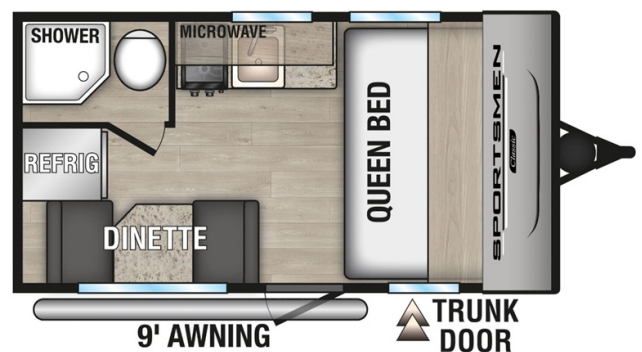

\$21,995.00

Originally ~~\$29,995.00~~

\$98 Bi-Weekly

SPECIFICATIONS

Year	2025
Manufacturer	K-Z INC.
Brand	SPORTSMEN CLASSIC
Model	130RD
Type	Travel Trailer
Status	New
Stock #	N1408
Financing Available	✓
Warranty Available	✓
Suspension	N/A
Leveling	N/A
Exterior Length	16.9 ft.
Dry Weight	2570 lbs.
Sleeping Capacity	3 person(s)
Interior Colour	N/A
Exterior Colour	N/A
Slideouts	N/A

130RD

Disclaimer: Product information, pricing and photos are as accurate as possible and are subject to change without notice.

SELLING FEATURES

This cozy travel trailer with a front queen bed is sure to feel just like home. There is a **private bath** with a shower and toilet so won't have to use the camp's facilities, and a **booth dinette** provides dining and additional sleeping space for one adult or two small children. The two burner cookto...