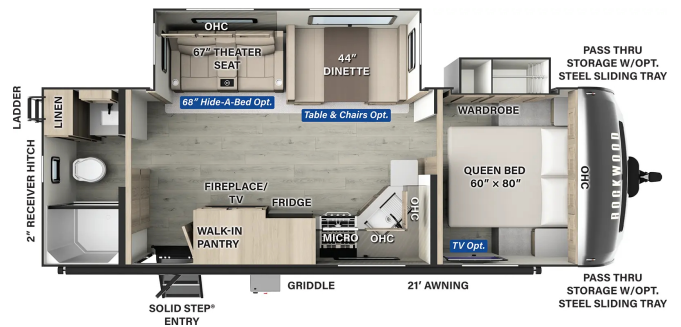

2025 FOREST RIVER Rockwood Mini Lite 2606WS

SPECIFICATIONS

Year	2025
Manufacturer	FOREST RIVER
Brand	Rockwood Mini Lite
Model	2606WS
Type	Travel Trailer
Status	New
Stock #	i1434
Financing Available	✘
Warranty Available	✘
Suspension	N/A
Leveling	N/A
Exterior Length	29.9 ft.
Dry Weight	6641 lbs.
Sleeping Capacity	3 person(s)
Interior Colour	N/A
Exterior Colour	N/A
Slideouts	2

Disclaimer: Product information, pricing and photos are as accurate as possible and are subject to change without notice.

SELLING FEATURES

Starting with the exterior, the camper boasts a striking automotive windshield that enhances aesthetics while maximizing natural light inside. A power tongue jack simplifies hitching and unhitching, and the unit is equipped with two 30 lb LP bottles for extended off-grid camping. The convenient do...