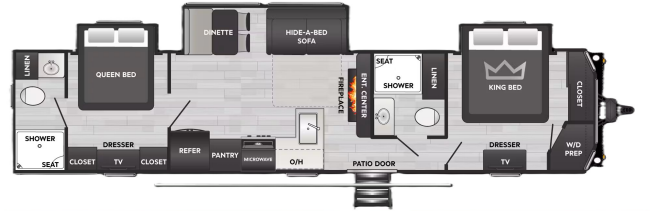

2025 KEYSTONE RV Hideout Destination 38DBD 2 Bedroom 2 Full Bathroom

\$69,900.00

Originally \$90,696.00

SPECIFICATIONS

Year	2025
Manufacturer	KEYSTONE RV
Brand	Hideout Destination
Model	38DBD 2 Bedroom 2 Full Bathroom
Type	Park Model
Status	New
Stock #	Hideout 38DB
Financing Available	✘
Warranty Available	✘
Suspension	N/A
Leveling	N/A
Exterior Length	43.0 ft.
Dry Weight	10435 lbs.
Sleeping Capacity	N/A person(s)
Interior Colour	N/A
Exterior Colour	N/A
Slideouts	N/A

Disclaimer: Product information, pricing and photos are as accurate as possible and are subject to change without notice.

SELLING FEATURES

Triple A/C package, 50" LED TV, Patio Door, 20" Cooktop W/Oven, 40" Fireplace, 72" King Bed in Master Bedroom, 50 Amp Service, 7' Sidewalls, Washer/Dryer Prep, Dinette w/2 Chairs and Ottoman, 15 Cubic foot Refrigerator, 40" Shower with Seat and Surround, Soffit Front Walls