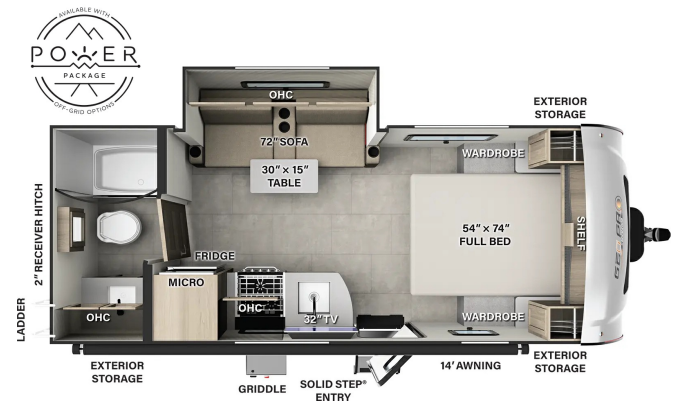

SPECIAL UNIT

\$42,995.00

Originally \$46,856

\$115 Weekly

2025 ROCKWOOD Rockwood GEO PRO 20FBS

SPECIFICATIONS

Year	2025
Manufacturer	ROCKWOOD
Brand	Rockwood GEO PRO
Model	20FBS
Type	Travel Trailer
Status	New
Stock #	i1129
Financing Available	✘
Warranty Available	✘
Suspension	N/A
Leveling	N/A
Exterior Length	21.2 ft.
Dry Weight	3545 lbs.
Sleeping Capacity	3 person(s)
Interior Colour	N/A
Exterior Colour	N/A
Slideouts	1

Disclaimer: Product information, pricing and photos are as accurate as possible and are subject to change without notice.

SELLING FEATURES

This lightweight, well-equipped travel trailer that offers a great mix of comfort and practicality. This model features VOICE COMMAND, a north-south bed layout, providing easier access with space to walk around, compared to the 19FBS with its east-west bed. With an overall length of 21' 2" and a ...

OPTIONS & EQUIPMENT

1 Air Conditioning Unit(s) (Ducted) - Size: 13500	Dual Wheels	Enclosed Underbelly	Fully Furnished	1800 Inverter	Outside Shower	Power Air Vents
Power Bath Vents	Rack and Ladder	Sky Light(s)	Solar Panel	Trailer Hitch	1 32" Televisions	
Gas/Elec Water Heater 6						