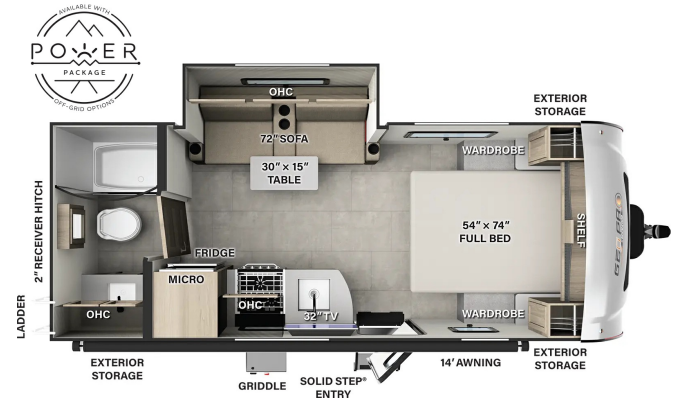

2025 FOREST RIVER Geo Pro 20fbs

\$42,995.00

Originally \$46,856.00

SPECIFICATIONS

Year	2025
Manufacturer	FOREST RIVER
Brand	Geo Pro
Model	20fbs
Type	Travel Trailer
Status	New
Stock #	i1129
Financing Available	✘
Warranty Available	✘
Suspension	N/A
Leveling	N/A
Exterior Length	21.2 ft.
Dry Weight	3545 lbs.
Sleeping Capacity	3 person(s)
Interior Colour	N/A
Exterior Colour	N/A
Slideouts	1