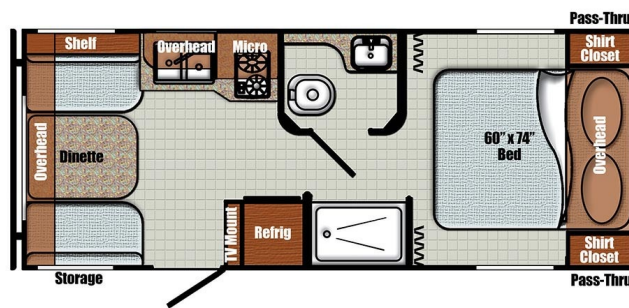

2025 GULFSTREAM VINTAGE CRUISER LAURA ASHLEY EDITION 19ERD

SPECIFICATIONS

Year	2025
Manufacturer	GULFSTREAM
Brand	VINTAGE CRUISER LAURA ASHLEY EDITION
Model	19ERD
Type	Travel Trailer
Status	New
Stock #	7699
Financing Available	✓
Warranty Available	✓
Suspension	N/A
Leveling	N/A
Exterior Length	23.0 ft.
Dry Weight	N/A lbs.
Sleeping Capacity	4 person(s)
Interior Colour	LAURA ASHLEY EDITION
Exterior Colour	LAURA ASHLEY EDITION
Slideouts	N/A