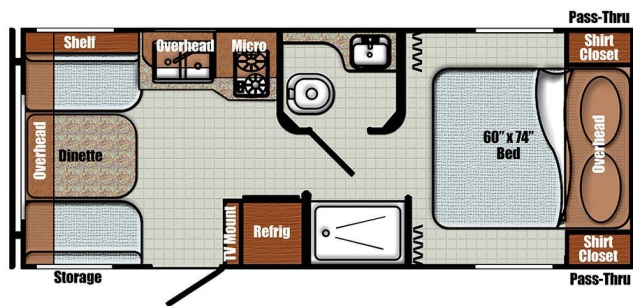

2025 GULFSTREAM VINTAGE CRUISER LAURA ASHLEY EDITION 19ERD

SPECIFICATIONS

Year	2025
Manufacturer	GULFSTREAM
Brand	VINTAGE CRUISER LAURA ASHLEY EDITION
Model	19ERD
Type	Travel Trailer
Status	New
Stock #	7699
Financing Available	✓
Warranty Available	✓
Suspension	N/A
Leveling	N/A
Exterior Length	23.0 ft.
Dry Weight	N/A lbs.
Sleeping Capacity	4 person(s)
Interior Colour	LAURA ASHLEY EDITION
Exterior Colour	LAURA ASHLEY EDITION
Slideouts	N/A