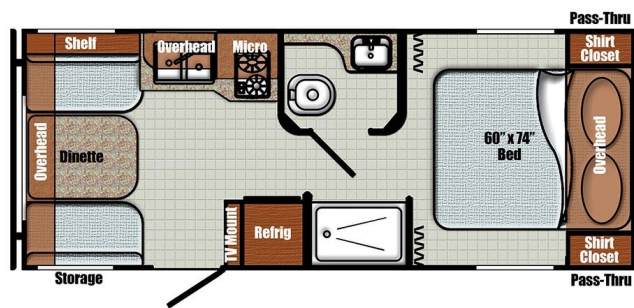

2025 GULFSTREAM VINTAGE CRUISER LAURA ASHLEY EDITION 19ERD

SPECIFICATIONS

Year	2025
Manufacturer	GULFSTREAM
Brand	VINTAGE CRUISER LAURA ASHLEY EDITION
Model	19ERD
Type	Travel Trailer
Status	New
Stock #	7699
Financing Available	✓
Warranty Available	✓
Suspension	N/A
Leveling	N/A
Exterior Length	23.0 ft.
Dry Weight	N/A lbs.
Sleeping Capacity	4 person(s)
Interior Colour	LAURA ASHLEY EDITION
Exterior Colour	LAURA ASHLEY EDITION
Slideouts	N/A