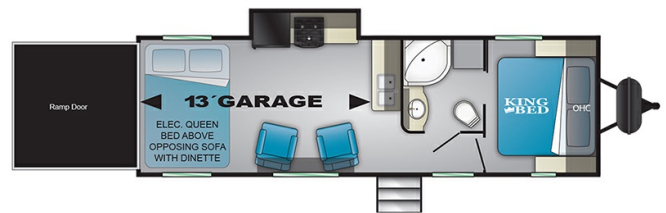

Disclaimer: Product information, pricing and photos are as accurate as possible and are subject to change without notice.

SELLING FEATURES

Specifications and Features:

- Length (ft): 30'9"
- Width (ft): 8'6"
- Height (ft): 12'10"
- GVWR (lbs): 12800
- Dry Weight (lbs): 7780
- Payload Capacity (lbs): 4972
- Hitch Weight (lbs): 1080
- Number Of Fresh Water Holding Tanks: 1
- Total Fresh Water Tank Capacity (gal): 98
- Number Of Gr...