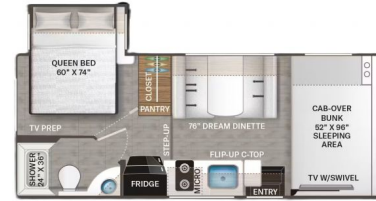

## 2025 THOR MOTOR COACH Four Winds 22Z Queen Bed Slide

**\$109,900.00**

Originally ~~\$149,698.00~~

### SPECIFICATIONS

Year	2025
Manufacturer	THOR MOTOR COACH
Brand	Four Winds
Model	22Z Queen Bed Slide
Type	Motorhome
Class	C
Fuel Type	N/A
Status	New
Stock #	Four Winds 22Z 2
Financing Available	✘
Warranty Available	✘
Odometer	0 kms.
VIN	N/A
Chassis	Ford E350 Chassis
Engine	7.3
Transmission	AUTO
Suspension	N/A
Leveling	N/A
Exterior Length	24.0 ft.
Dry Weight	12500 lbs.
Sleeping Capacity	N/A person(s)
Interior Colour	N/A
Exterior Colour	N/A
Slideouts	N/A