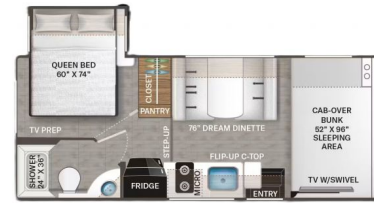

\$109,900.00

Originally \$149,698.00

SPECIFICATIONS

Year	2025
Manufacturer	THOR MOTOR COACH
Brand	Four Winds
Model	22Z Queen Bed Slide
Type	Motorhome
Class	C
Fuel Type	N/A
Status	New
Stock #	Four Winds 22Z
Financing Available	✘
Warranty Available	✘
Odometer	0 kms.
VIN	N/A
Chassis	Ford E350 Chassis
Engine	7.3
Transmission	AUTO
Suspension	N/A
Leveling	N/A
Exterior Length	24.0 ft.
Dry Weight	12500 lbs.
Sleeping Capacity	N/A person(s)
Interior Colour	N/A
Exterior Colour	N/A
Slideouts	N/A