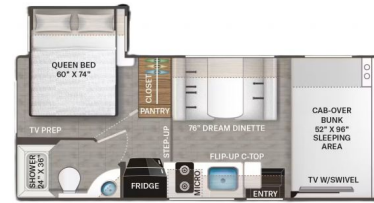

\$109,900.00

Originally \$149,698.00

SPECIFICATIONS

Year	2025
Manufacturer	THOR MOTOR COACH
Brand	Four Winds
Model	22Z Queen Bed Slide
Type	Motorhome
Class	C
Fuel Type	N/A
Status	New
Stock #	Four Winds 22Z
Financing Available	✘
Warranty Available	✘
Odometer	0 kms.
VIN	N/A
Chassis	Ford E350 Chassis
Engine	7.3
Transmission	AUTO
Suspension	N/A
Leveling	N/A
Exterior Length	24.0 ft.
Dry Weight	12500 lbs.
Sleeping Capacity	N/A person(s)
Interior Colour	N/A
Exterior Colour	N/A
Slideouts	N/A

Electrical & Plumbing: 4.0 kw Gas Generator, 30-amp Shoreline Power Cord, Automatic Transfer Switch w/Power Protection, Automatic ...

Powered by focusRV