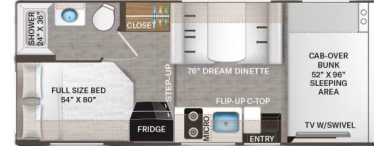

\$105,900.00
Originally ~~\$1,448,960.00~~

SPECIFICATIONS

Year	2025
Manufacturer	THOR MOTOR COACH
Brand	Four Winds
Model	21Z Full Bed + Dream Dinette
Type	Motorhome
Class	C
Fuel Type	N/A
Status	New
Stock #	Four Winds 21Z 2
Financing Available	✘
Warranty Available	✘
Odometer	0 kms.
VIN	N/A
Chassis	Ford E350 Chassis
Engine	7.3
Transmission	AUTO
Suspension	N/A
Leveling	N/A
Exterior Length	24.0 ft.
Dry Weight	12500 lbs.
Sleeping Capacity	N/A person(s)
Interior Colour	N/A
Exterior Colour	N/A
Slideouts	N/A