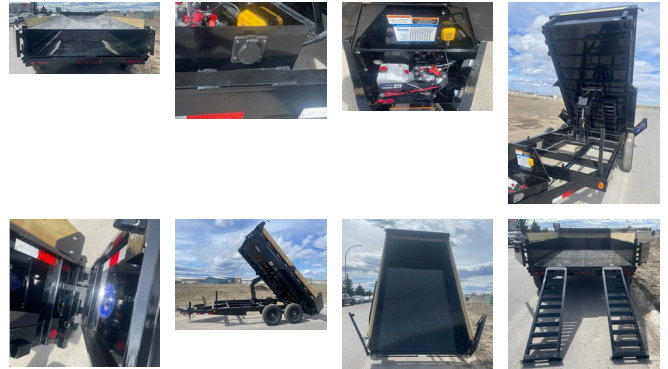

**2025 LOAD TRAIL TANDEM AXLE DUMP 14,000 LBS DL14**

**SPECIFICATIONS**

Year	2025
Manufacturer	LOAD TRAIL
Brand	TANDEM AXLE DUMP 14,000 LBS
Model	DL14
Type	Dump Trailer
Status	New
Stock #	4000715
Financing Available	✘
Warranty Available	✘
Location	High River
Exterior Length	14.0 ft. (168 inches)
GVWR	N/A lbs.
Exterior Width	7.00 ft. (84 inches)
Colour	Black

Disclaimer: Product information, pricing and photos are as accurate as possible and are subject to change without notice.

**SELLING FEATURES**

**2025 H.D. DUMPBOX 14FT TANDEM AXLE (14,000LBS GVW)**

**83" X 14FT W/ADDITIONAL OPTIONS:**

-L.E.D. LIGHTS - full LED package

-CUSTOM AIRFLOW THROUGH TARP AND SIDE BOARD PROTECTION Custom air flow through tarp with front housing shield that protects tarp from elements and debris. Locking mecha...