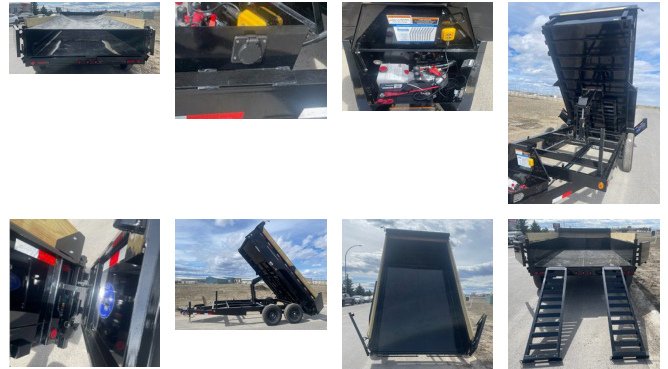

2025 LOAD TRAIL TANDEM AXLE DUMP 14,000 LBS DL14

SPECIFICATIONS

| | |
|---------------------|-----------------------------|
| Year | 2025 |
| Manufacturer | LOAD TRAIL |
| Brand | TANDEM AXLE DUMP 14,000 LBS |
| Model | DL14 |
| Type | Dump Trailer |
| Status | New |
| Stock # | 4000715 |
| Financing Available | ✘ |
| Warranty Available | ✘ |
| Location | High River |
| Exterior Length | 14.0 ft. (168 inches) |
| GVWR | N/A lbs. |
| Exterior Width | 7.00 ft. (84 inches) |
| Colour | Black |

Disclaimer: Product information, pricing and photos are as accurate as possible and are subject to change without notice.

SELLING FEATURES

2025 H.D. DUMPBOX 14FT TANDEM AXLE (14,000LBS GVW)

83" X 14FT W/ADDITIONAL OPTIONS:

-L.E.D. LIGHTS - full LED package

-CUSTOM AIRFLOW THROUGH TARP AND SIDE BOARD PROTECTION Custom air flow through tarp with front housing shield that protects tarp from elements and debris. Locking mecha...