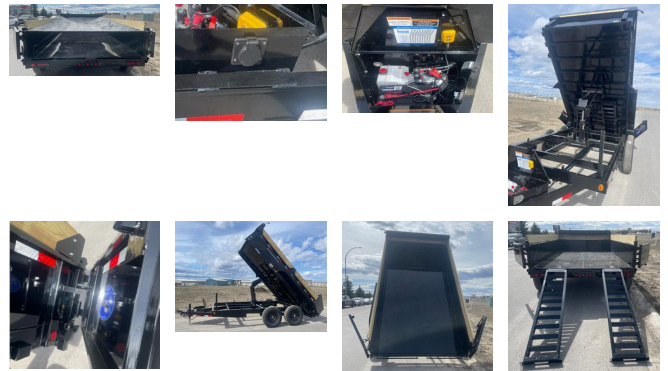

**2025 LOAD TRAIL TANDEM AXLE DUMP 14,000 LBS DL14**

**SPECIFICATIONS**

Year	2025
Manufacturer	LOAD TRAIL
Brand	TANDEM AXLE DUMP 14,000 LBS
Model	DL14
Type	Dump Trailer
Status	New
Stock #	4000715
Financing Available	✘
Warranty Available	✘
Location	High River
Exterior Length	14.0 ft. (168 inches)
GVWR	N/A lbs.
Exterior Width	7.00 ft. (84 inches)
Colour	Black

Disclaimer: Product information, pricing and photos are as accurate as possible and are subject to change without notice.

**SELLING FEATURES**

**2025 H.D. DUMPBOX 14FT TANDEM AXLE (14,000LBS GVW)**

**83" X 14FT W/ADDITIONAL OPTIONS:**

-L.E.D. LIGHTS - full LED package

-CUSTOM AIRFLOW THROUGH TARP AND SIDE BOARD PROTECTION Custom air flow through tarp with front housing shield that protects tarp from elements and debris. Locking mecha...