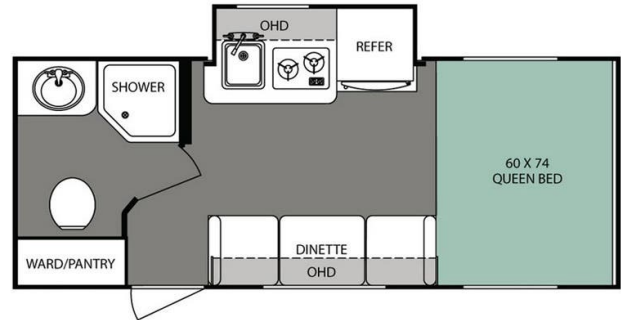

### SPECIFICATIONS

Year	2016
Manufacturer	FOREST RIVER
Brand	R-POD
Model	RP180
Type	Travel Trailer
Status	PreOwned
Stock #	014233
Financing Available	✓
Warranty Available	✓
Suspension	N/A
Leveling	N/A
Exterior Length	18.0 ft.
Dry Weight	2756 lbs.
Sleeping Capacity	3 person(s)
Interior Colour	N/A
Exterior Colour	Fiberglass
Slideouts	1

### SELLING FEATURES

Preowned small and light weight couples trailer in good condition!

Features:

- Sleeps up to three - front queen bed and the dinette that folds down to a bed
- Kitchen includes fridge, microwave, range, sink and storage
- Bathroom with shower and toilet
- Furnace and A/C
- Spare tire, carrier, and cover
- Includes deep cycle marine battery and propane tank
- Dry weight of 2,756lbs