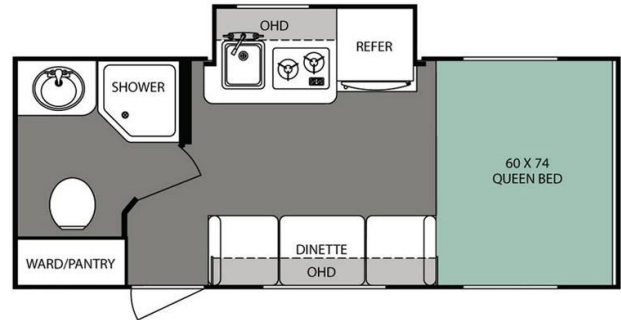

2016 FOREST RIVER R-POD RP180

\$17,500.00

\$92 Bi-Weekly

SPECIFICATIONS

Year	2016
Manufacturer	FOREST RIVER
Brand	R-POD
Model	RP180
Type	Travel Trailer
Status	PreOwned
Stock #	014233
Financing Available	✓
Warranty Available	✓
Suspension	N/A
Leveling	N/A
Exterior Length	18.0 ft.
Dry Weight	2756 lbs.
Sleeping Capacity	3 person(s)
Interior Colour	N/A
Exterior Colour	Fiberglass
Slideouts	1

Features:

- Sleeps up to three - front queen bed and the dinette that folds down to a bed
- Kitchen includes fridge, microwave, range, sink and storage
- Bathroom with shower and toilet
- Furnace and A/C
- Spare tire, carrier, and cover
- Includes deep cycle marine battery and propane tank
- Dry weight of 2,756lbs