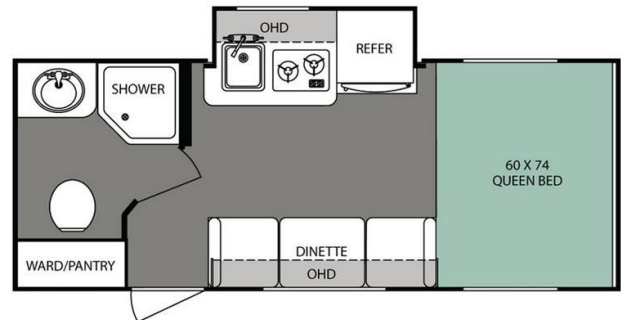

2016 FOREST RIVER R-POD RP180

\$17,500.00

\$92 Bi-Weekly

SPECIFICATIONS

Year	2016
Manufacturer	FOREST RIVER
Brand	R-POD
Model	RP180
Type	Travel Trailer
Status	PreOwned
Stock #	014233
Financing Available	✓
Warranty Available	✓
Suspension	N/A
Leveling	N/A
Exterior Length	18.0 ft.
Dry Weight	2756 lbs.
Sleeping Capacity	3 person(s)
Interior Colour	N/A
Exterior Colour	Fiberglass
Slideouts	1

Features:

- Sleeps up to three - front queen bed and the dinette that folds down to a bed
- Kitchen includes fridge, range, sink and storage
- Bathroom with shower and toilet
- Furnace and A/C
- Spare tire, carrier, and cover
- Includes deep cycle marine battery and propane tank
- Dry weight of 2,756lbs