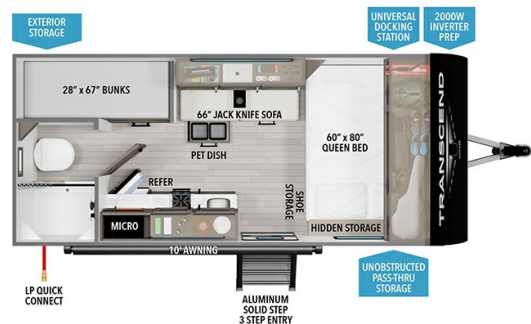

MSRP \$29,980.00

Woody's Price

2025 GRAND DESIGN TRANSCEND ONE 151BH

SPECIFICATIONS

Year	2025
Manufacturer	GRAND DESIGN
Brand	TRANSCEND ONE
Model	151BH
Type	Travel Trailer
Status	New
Stock #	49906
Financing Available	✓
Warranty Available	Manufacturer
Suspension	N/A
Leveling	N/A
Exterior Length	19.7 ft.
Dry Weight	3550 lbs.
Sleeping Capacity	6 person(s)
Interior Colour	N/A
Exterior Colour	Aluminum
Slideouts	N/A

Disclaimer: Product information, pricing and photos are as accurate as possible and are subject to change without notice.

SELLING FEATURES

Specifications and Features:

- Length (ft): 19'8"
- Width (ft): 8'0"
- Height (ft): 10'3"
- Interior Height (ft): 6'6"
- GVWR (lbs): 4420
- Dry Weight (lbs): 3550
- Hitch Weight (lbs): 490
- Number Of Fresh Water Holding Tanks: 1
- Total Fresh Water Tank Capacity (gal): 37
- Number Of Gray Wa...