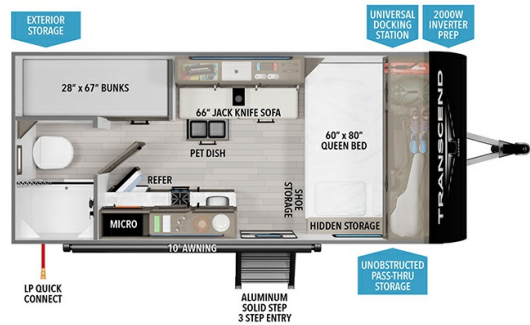

MSRP \$29,980.00

Woody's Price

2025 GRAND DESIGN TRANSCEND ONE 151BH

SPECIFICATIONS

Year	2025
Manufacturer	GRAND DESIGN
Brand	TRANSCEND ONE
Model	151BH
Type	Travel Trailer
Status	New
Stock #	49905
Financing Available	✓
Warranty Available	Manufacturer
Suspension	N/A
Leveling	N/A
Exterior Length	19.7 ft.
Dry Weight	3550 lbs.
Sleeping Capacity	6 person(s)
Interior Colour	LUNA
Exterior Colour	Aluminum
Slideouts	N/A

Disclaimer: Product information, pricing and photos are as accurate as possible and are subject to change without notice.

SELLING FEATURES

Specifications and Features:

- Length (ft): 19'8"
- Width (ft): 8'0"
- Height (ft): 10'3"
- Interior Height (ft): 6'6"
- GVWR (lbs): 4420
- Dry Weight (lbs): 3550
- Hitch Weight (lbs): 490
- Number Of Fresh Water Holding Tanks: 1
- Total Fresh Water Tank Capacity (gal): 37
- Number Of Gray Wa...