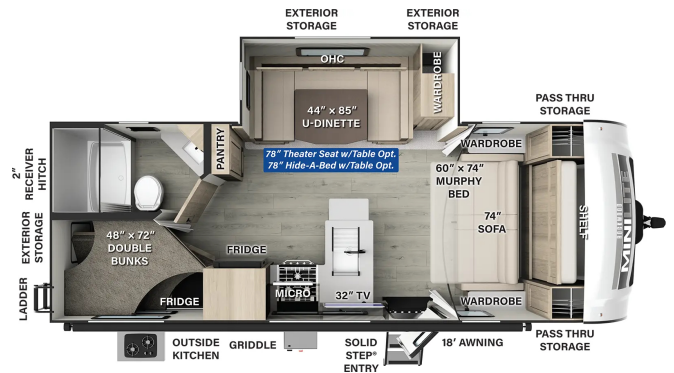

2025 ROCKWOOD MINI LITE 2509S

\$54,995.00

Originally ~~\$64,558.00~~

\$159 Weekly

SPECIFICATIONS

Year	2025
Manufacturer	ROCKWOOD
Brand	MINI LITE
Model	2509S
Type	Travel Trailer
Status	New
Stock #	I1428
Financing Available	✘
Warranty Available	✘
Suspension	N/A
Leveling	Electric
Exterior Length	25.1 ft.
Dry Weight	5499 lbs.
Sleeping Capacity	8 person(s)
Interior Colour	N/A
Exterior Colour	azdel
Slideouts	1

Disclaimer: Product information, pricing and photos are as accurate as possible and are subject to change without notice.

SELLING FEATURES

The 2025 Rockwood Mini Lite 2509 S is an exceptional RV designed specifically for families and outdoor enthusiasts, featuring a highly functional floor plan that includes a bunk model with a Murphy bed at the front. This layout maximizes both sleeping capacity and storage space, making it an idea...