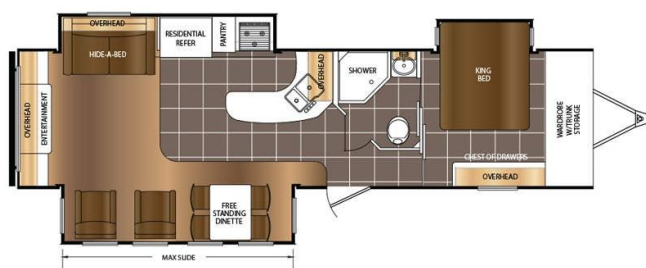

SICARD RV

sales.leads.focusrv@sicardrv.com 1-800-688-2210
7526 Regional Road 20, West Lincoln, ON L0R 2A0
Local 1-905-957-3344 | www.sicardrv.com

2016 PRIME TIME LACROSSE 328RES

SPECIFICATIONS

Year	2016
Manufacturer	PRIME TIME
Brand	LACROSSE
Model	328RES
Type	Travel Trailer
Status	PreOwned
Stock #	22952
Financing Available	✘
Warranty Available	✘
Suspension	N/A
Leveling	N/A
Exterior Length	37.4 ft.
Dry Weight	8515 lbs.
Sleeping Capacity	4 person(s)
Interior Colour	Brown
Exterior Colour	Brown
Slideouts	3

Disclaimer: Product information, pricing and photos are as accurate as possible and are subject to change without notice.

SELLING FEATURES

Introducing the 2016 Lacrosse 328RES, from Prime Time. The Lacrosse 328RES contains everything you will need to make traveling effortless and straightforward. This travel trailer sleeps up to 4 people. Inside the Lacrosse 328RES, you will find a pull-out sofa bed providing additional sleeping spa...

OPTIONS & EQUIPMENT

- FRONT POWER TONGUE JACK
- SPARE TIRE
- MICROWAVE
- OVEN
- 3-BURNER STOVE TOP
- PULL-OUT SOFA BED
- FIREPLACE
- TABLE AND CHAIRS DINETTE
- POWERAWNING

Powered by focusRV