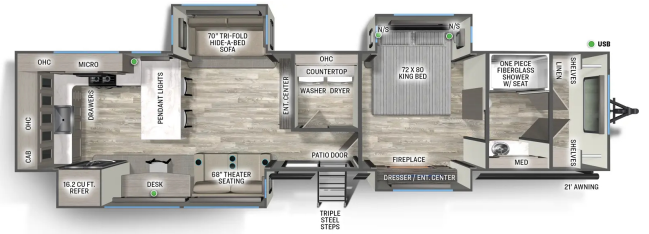

SPECIFICATIONS

Year	2025
Manufacturer	FOREST RIVER
Brand	Sierra
Model	395MMG
Type	Park Model
Status	New
Stock #	395
Financing Available	✓
Warranty Available	✓
Suspension	N/A
Leveling	N/A
Exterior Length	42.1 ft.
Dry Weight	11959 lbs.
Sleeping Capacity	N/A person(s)
Interior Colour	N/A
Exterior Colour	N/A
Slideouts	N/A

Disclaimer: Product information, pricing and photos are as accurate as possible and are subject to change without notice.

SELLING FEATURES

2025 Forest River Sierra Destination 395MMG Park Model Trailer

Discover luxury living with the 2025 Forest River Sierra 395MMG destination park model trailer! Designed for those who seek the ultimate in comfort and convenience, this model offers all the amenities of a high-end home, perfe...