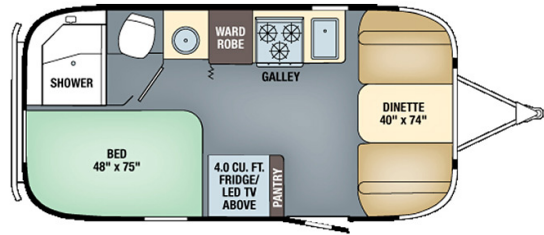

BILL THOMAS CAMPER SALES

onlinesales@btcamper.com 1-636-327-5900
101 Thomas RV Way, Wentzville, MO 63385
Local 1-636-327-5900 | <https://www.btcamper.com>

2016 AIRSTREAM FLY CLOUD 19

\$44,900.00

Originally \$49,050.00

SPECIFICATIONS

Year	2016
Manufacturer	AIRSTREAM
Brand	FLY CLOUD
Model	19
Type	Travel Trailer
Status	PreOwned
Stock #	12915
Financing Available	✓
Warranty Available	✓
Suspension	N/A
Leveling	N/A
Exterior Length	19.2 ft.
Dry Weight	3852 lbs.
Sleeping Capacity	4 person(s)
Interior Colour	N/A
Exterior Colour	Aluminum
Slideouts	N/A

Disclaimer: Product information, pricing and photos are as accurate as possible and are subject to change without notice.

SELLING FEATURES

Specifications and Features:

- Length (ft): 19'2"
- Width (ft): 8'0"
- Height (ft): 9'9"
- Interior Height (ft): 6'7"
- GVWR (lbs): 4500
- Dry Weight (lbs): 3852
- Payload Capacity (lbs): 648
- Hitch Weight (lbs): 550
- Number Of Fresh Water Holding Tanks: 1
- Total Fresh Water Tank Capacity ...