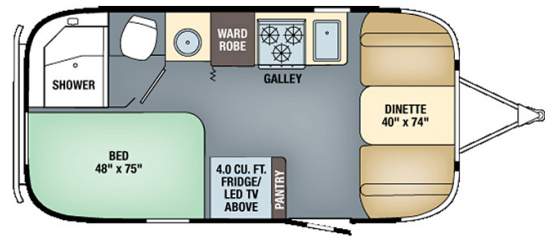

BILL THOMAS CAMPER SALES

onlinesales@btcamper.com 1-636-327-5900
101 Thomas RV Way, Wentzville, MO 63385
Local 1-636-327-5900 | <https://www.btcamper.com>

2016 AIRSTREAM FLY CLOUD 19

\$44,900.00

Originally \$49,050.00

SPECIFICATIONS

Year	2016
Manufacturer	AIRSTREAM
Brand	FLY CLOUD
Model	19
Type	Travel Trailer
Status	PreOwned
Stock #	12915
Financing Available	✓
Warranty Available	✓
Suspension	N/A
Leveling	N/A
Exterior Length	19.2 ft.
Dry Weight	3852 lbs.
Sleeping Capacity	4 person(s)
Interior Colour	N/A
Exterior Colour	Aluminum
Slideouts	N/A

Disclaimer: Product information, pricing and photos are as accurate as possible and are subject to change without notice.

SELLING FEATURES

Specifications and Features:

- Length (ft): 19'2"
- Width (ft): 8'0"
- Height (ft): 9'9"
- Interior Height (ft): 6'7"
- GVWR (lbs): 4500
- Dry Weight (lbs): 3852
- Payload Capacity (lbs): 648
- Hitch Weight (lbs): 550
- Number Of Fresh Water Holding Tanks: 1
- Total Fresh Water Tank Capacity ...