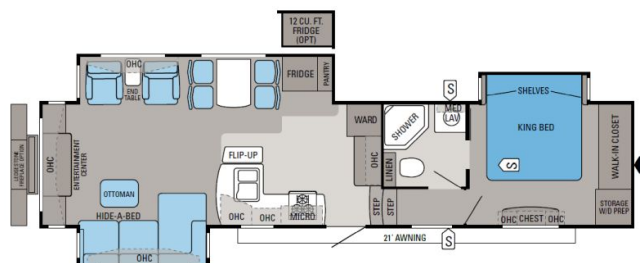

SICARD RV

sales.leads.focusrv@sicardrv.com 1-800-688-2210
7526 Regional Road 20, West Lincoln, ON L0R 2A0
Local 1-905-957-3344 | www.sicardrv.com

2013 JAYCO PINNACLE 36RETS

SPECIFICATIONS

Year	2013
Manufacturer	JAYCO
Brand	PINNACLE
Model	36RETS
Type	Fifth Wheel
Status	PreOwned
Stock #	22937
Financing Available	✘
Warranty Available	✘
Suspension	N/A
Leveling	N/A
Exterior Length	39.9 ft.
Dry Weight	12766 lbs.
Sleeping Capacity	4 person(s)
Interior Colour	Toffee
Exterior Colour	Brown
Slideouts	2

Disclaimer: Product information, pricing and photos are as accurate as possible and are subject to change without notice.

SELLING FEATURES

Introducing the 2013 Pinnacle 36RETS, from Jayco. The Pinnacle 36RETS provides you with all of the comforts you need. This fifth wheel sleeps up to 2 people. Inside the Pinnacle 36RETS, you will find a table and chairs dinette, a fireplace and a theater seat sofa. Embrace the RV lifestyle and unl...