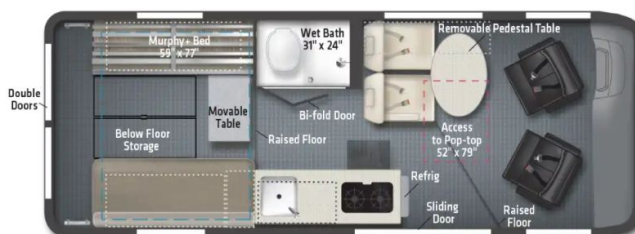

Disclaimer: Product information, pricing and photos are as accurate as possible and are subject to change without notice.

SELLING FEATURES

Introducing the 2023 Solis 59PX, from Winnebago. The Solis 59PX is designed for today's active lifestyles. This B class motorhome sleeps up to 4 people. The Solis 59PX rides on a Ram ProMaster chassis, powered by a 280HP gas engine with a 9 speed automatic transmission. Inside the Solis 59PX, you...

OPTIONS & EQUIPMENT

- CANADIAN CHASSIS
- CANADIAN HOUSING & MOTOR VEHICLE STANDARDS
- NOMAD/NATURAL/WDTEAK
- POP TOP SLEEPING AREA
- WET BATH
- MURPHY BED
- REFRIGERATOR
- 2 BURNER COOKTOP

Powered by focusRV