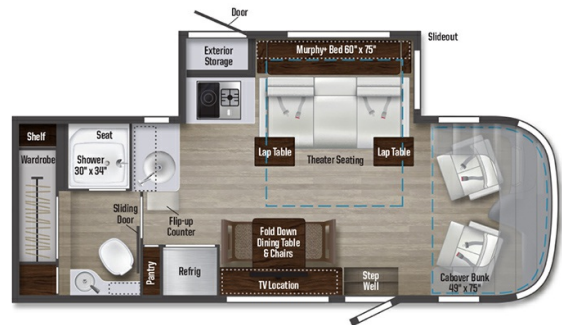

Disclaimer: Product information, pricing and photos are as accurate as possible and are subject to change without notice.

SELLING FEATURES

Specifications and Features:

- Chassis Brand: Mercedes-Benz® Sprinter
- Engine Type: I4
- Chassis Model: 3500
- Cylinders: 4
- Horsepower (bhp): 208
- Torque (Ft Lbs): 332
- Fuel Type: Diesel
- Transmission Brand: Mercedes-Benz®
- Transmission Type: Automatic
- Number Of Speeds: 9
- Driveline...

OPTIONS & EQUIPMENT

- CSA
- GEN 4KWH
- MISTY LAKE
- LAST YEAR CHASS
- DUAL PANE GLASS
- H/E AC UNIT
- UPGRADED SEATS
- INVENTORY REBATE
- FUEL
- CANADIAN CHASSIS