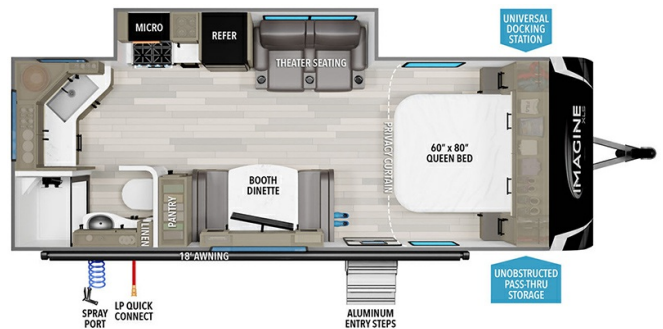

BILL THOMAS CAMPER SALES

onlinesales@btcamper.com 1-636-327-5900
101 Thomas RV Way, Wentzville, MO 63385
Local 1-636-327-5900 | <https://www.btcamper.com>

Originally $44,297.00

2025 GRAND DESIGN IMAGINE XLS 22MLE

SPECIFICATIONS

Year	2025
Manufacturer	GRAND DESIGN
Brand	IMAGINE XLS
Model	22MLE
Type	Travel Trailer
Status	New
Stock #	12910
Financing Available	✓
Warranty Available	✓
Suspension	N/A
Leveling	N/A
Exterior Length	26.1 ft.
Dry Weight	5176 lbs.
Sleeping Capacity	4 person(s)
Interior Colour	N/A
Exterior Colour	Fiberglass
Slideouts	1

Disclaimer: Product information, pricing and photos are as accurate as possible and are subject to change without notice.

SELLING FEATURES

Specifications and Features:

- Length (ft): 26'1"
- Width (ft): 8'0"
- Height (ft): 10'10"
- Interior Height (ft): 6'6"
- GVWR (lbs): 6995
- Dry Weight (lbs): 5176
- Hitch Weight (lbs): 490
- Number Of Fresh Water Holding Tanks: 1
- Total Fresh Water Tank Capacity (gal): 43
- Number Of Gray W...

OPTIONS & EQUIPMENT

- PEACE OF MIND PCKG-STANDARD
- ULTIMATE POWER PCKG-STANDARD
- FOUR SEASON PROTECTION PCKG-STANDARD
- ABS AXLE ASSEMBLY - STANDARD
- GOODYEAR TIRES - STANDARD
- SAFERIDE RV ROADSIDE ASSISTANCE
- RVIA SEAL
- FREIGHT
- WINTERIZATION

Powered by focusRV