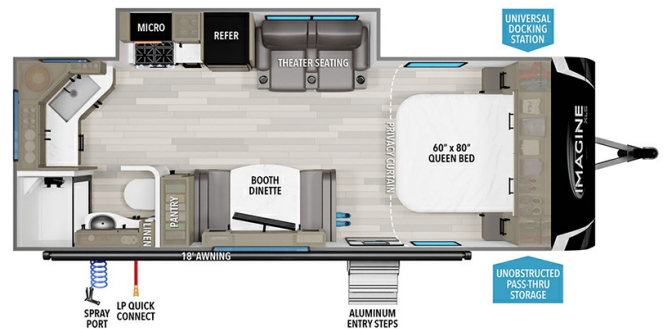

BILL THOMAS CAMPER SALES

onlinesales@btcamper.com 1-636-327-5900
101 Thomas RV Way, Wentzville, MO 63385
Local 1-636-327-5900 | <https://www.btcamper.com>

Originally $44,297.00

2025 GRAND DESIGN IMAGINE XLS 22MLE

SPECIFICATIONS

Year	2025
Manufacturer	GRAND DESIGN
Brand	IMAGINE XLS
Model	22MLE
Type	Travel Trailer
Status	New
Stock #	12909
Financing Available	✓
Warranty Available	✓
Suspension	N/A
Leveling	N/A
Exterior Length	26.1 ft.
Dry Weight	5176 lbs.
Sleeping Capacity	4 person(s)
Interior Colour	N/A
Exterior Colour	Fiberglass
Slideouts	1

Disclaimer: Product information, pricing and photos are as accurate as possible and are subject to change without notice.

SELLING FEATURES

Specifications and Features:

- Length (ft): 26'1"
- Width (ft): 8'0"
- Height (ft): 10'10"
- Interior Height (ft): 6'6"
- GVWR (lbs): 6995
- Dry Weight (lbs): 5176
- Hitch Weight (lbs): 490
- Number Of Fresh Water Holding Tanks: 1
- Total Fresh Water Tank Capacity (gal): 43
- Number Of Gray W...

OPTIONS & EQUIPMENT

- PEACE OF MIND PCKG-STANDARD
- ULTIMATE POWER PCKG-STANDARD
- FOUR SEASON PROTECTION PCKG-STANDARD
- SOLAR PACKAGE - STANDARD
- ABS AXLE ASSEMBLY - STANDARD
- GOODYEAR TIRES - STANDARD
- SAFERIDE RV ROADSIDE ASSISTANCE
- RVIA SEAL
- FREIGHT
- WINTERIZATION

Powered by focusRV