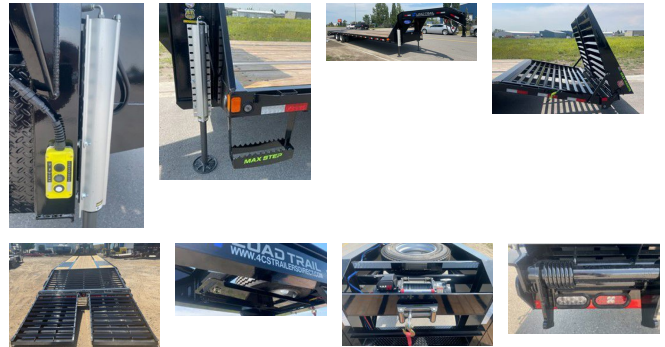

2025 LOAD TRAIL TANDEM AXLE HD GOOSENECK SERIES GP34

SPECIFICATIONS

Year	2025
Manufacturer	LOAD TRAIL
Brand	TANDEM AXLE HD GOOSENECK SERIES
Model	GP34
Type	Gooseneck Trailer
Status	New
Stock #	334004
Financing Available	✘
Warranty Available	✘
Location	High River
Exterior Length	34.0 ft. (408 inches)
GVWR	N/A lbs.
Exterior Width	8.50 ft. (102 inches)
Colour	Black

Disclaimer: Product information, pricing and photos are as accurate as possible and are subject to change without notice.

SELLING FEATURES

2025 LOW PROFILE TANDEM AXLE H.D. GOOSENECK 34 FT

MAX RAMPS 30,00LBS/47,800LBS GVW 102" X 34 FT W/ADDITIONAL OPTIONS:

- LOW PROFILE - 34" HIG DECK, EASIER TO LOAD EQUIPMENT OR PRODUCT
- L.E.D. LIGHTS, full LED package
- L.E.D. BACK UP LIGHTS - backup safely at night
- HEAVY DUTY 2 5/16 COUP...

Powered by focusRV

Powered by
focusRV