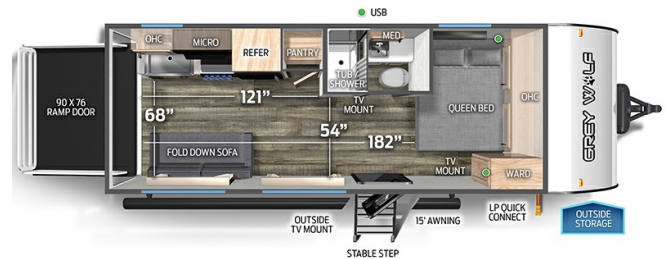

2025 FOREST RIVER CHEROKEE GREY WOLF 18RR

\$25,992.00

Originally \$45,438.55

SPECIFICATIONS

Year	2025
Manufacturer	FOREST RIVER
Brand	CHEROKEE GREY WOLF
Model	18RR
Type	Toy Hauler
Status	New
Stock #	SY035620
Financing Available	✓
Warranty Available	✓
Suspension	N/A
Leveling	N/A
Exterior Length	24.1 ft.
Dry Weight	4463 lbs.
Sleeping Capacity	4 person(s)
Interior Colour	Denali
Exterior Colour	Aluminum
Slideouts	N/A

Disclaimer: Product information, pricing and photos are as accurate as possible and are subject to change without notice.

SELLING FEATURES

Specifications and Features:

- Length (ft): 24'1"
- Width (ft): 8'0"
- Height (ft): 10'6"
- GVWR (lbs): 7550
- Dry Weight (lbs): 4425
- Payload Capacity (lbs): 3087
- Hitch Weight (lbs): 550
- Number Of Fresh Water Holding Tanks: 1
- Total Fresh Water Tank Capacity (gal): 40
- Number Of Gray ...

OPTIONS & EQUIPMENT

Limited Package:

- 12 V High Efficiency 10 Cubic Foot Residential-Style Refrigerator with Travel Lock
- Chef Select Black Stainless Steel Kitchen Suite Package
- Super Kitchen
- Seamless Countertops
- Matte Black Heavy Duty Spring Assisted Kitchen Faucet Sprayer
- Residential Farm Style Black Stainless Steel Sink
- Fireplace (Where Available)
- Premium Bedding and Comforter
- Upgraded Sofa with Bolster Arm Rests
- Supersized Central Air Conditioning Unit 15 000 BTU (Where Available)
- USB-C Charging Stations
- Full Hybrid Tub with Shower Surround
- LED Interior Lights
- Light Filtering Sheet Shading Premium Blackout
- Zebra Blinds
- RV King Bed (Where Available)
- Bedside Inverter
- Exclusive Solar Thermo Controlled Reflective Tinted Safety Glass Windows
- Blackout Glass Safety Slam Friction Hinge Entry Door with Window and Shade Prop
- Cherokee Exclusive Stable Step with Oversized Landing
- Exterior LED Light Strip at Awning
- External Porch Scare Light
- Premium Wheel Package
- Tire Pressure Indicators