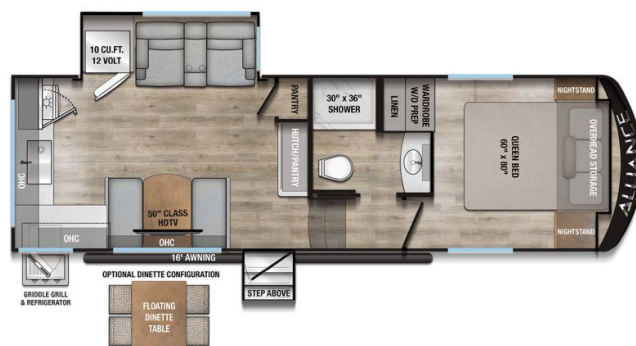

Year	2025
Manufacturer	ALLIANCE
Brand	AVENUE ALL-ACCESS SERIES
Model	23ML
Type	Fifth Wheel
Status	New
Stock #	22942
Financing Available	✘
Warranty Available	✘
Suspension	N/A
Leveling	N/A
Exterior Length	27.9 ft.
Dry Weight	8386 lbs.
Sleeping Capacity	2 person(s)
Interior Colour	Linen
Exterior Colour	White / Gray
Slideouts	1

Disclaimer: Product information, pricing and photos are as accurate as possible and are subject to change without notice.

SELLING FEATURES

Introducing the 2025 Avenue All Access 23ML, from Alliance. The Avenue All Access 23ML is built with you in mind. This fifth wheel sleeps up to 4 people. Inside the Avenue All Access 23ML, you will find a four seat bench dinette that converts into a bed providing additional sleeping space when re...