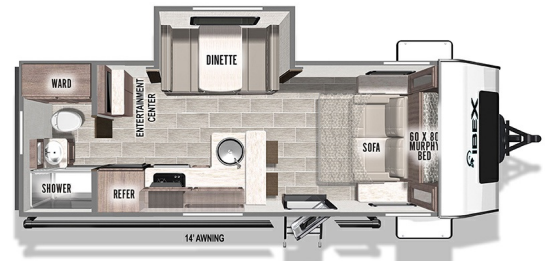

2025 FOREST RIVER IBEX 20MDS

\$51,900.00

Originally ~~\$59,900.00~~

\$215 Bi-Weekly

SPECIFICATIONS

Year	2025
Manufacturer	FOREST RIVER
Brand	IBEX
Model	20MDS
Type	Travel Trailer
Status	New
Stock #	B1395
Financing Available	✘
Warranty Available	✘
Suspension	N/A
Leveling	N/A
Exterior Length	22.9 ft.
Dry Weight	4639 lbs.
Sleeping Capacity	4 person(s)
Interior Colour	N/A
Exterior Colour	Fiberglass
Slideouts	1

Disclaimer: Product information, pricing and photos are as accurate as possible and are subject to change without notice.

SELLING FEATURES

Specifications and Features:

- Length (ft): 22'11"
- Width (ft): 8'0"
- Height (ft): 11'3"
- GVWR (lbs): 7560
- Dry Weight (lbs): 4639
- Payload Capacity (lbs): 2921
- Hitch Weight (lbs): 560
- Number Of Fresh Water Holding Tanks: 1
- Total Fresh Water Tank Capacity (gal): 30
- Number Of Gray...