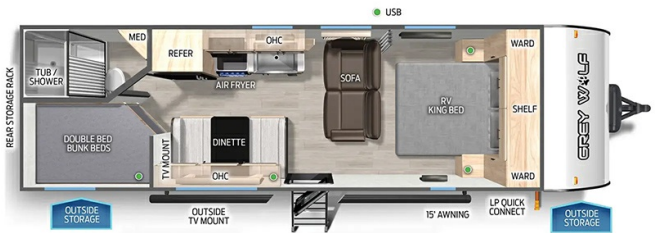

Disclaimer: Product information, pricing and photos are as accurate as possible and are subject to change without notice.

SELLING FEATURES

Specifications and Features:

- Length (ft): 29'6"
- Width (ft): 8'0"
- Height (ft): 10'6"
- GVWR (lbs): 7574
- Dry Weight (lbs): 4596
- Payload Capacity (lbs): 2978
- Hitch Weight (lbs): 574
- Number Of Fresh Water Holding Tanks: 1
- Total Fresh Water Tank Capacity (gal): 52
- Number Of Gray ...