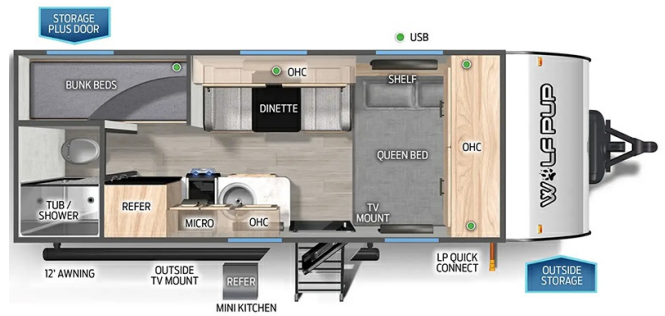

#### SPECIFICATIONS

Year	2025
Manufacturer	FOREST RIVER
Brand	WOLF PUP
Model	16BHS
Type	Travel Trailer
Status	New
Stock #	49875
Financing Available	✓
Warranty Available	Manufacturer
Suspension	N/A
Leveling	N/A
Exterior Length	21.8 ft.
Dry Weight	3594 lbs.
Sleeping Capacity	5 person(s)
Interior Colour	N/A
Exterior Colour	Aluminum
Slideouts	N/A

#### SELLING FEATURES

Specifications and Features:

- Length (ft): 21'9"
- Width (ft): 7'6"
- Height (ft): 10'6"
- GVWR (lbs): 5575
- Dry Weight (lbs): 3594
- Payload Capacity (lbs): 1981
- Hitch Weight (lbs): 475
- Number Of Fresh Water Holding Tanks: 1
- Total Fresh Water Tank Capacity (gal): 26
- Number Of Gray ...