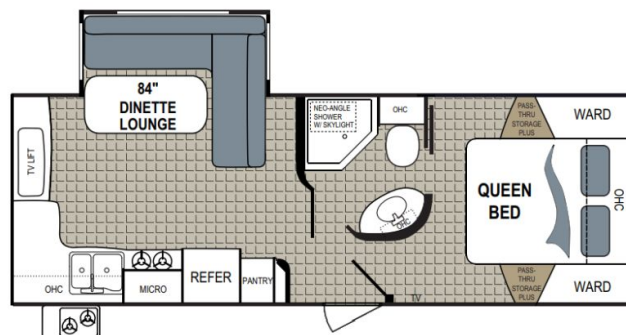

Originally ~~\$12,900.00~~

\$104 Bi-Weekly

SPECIFICATIONS

Year	2011
Manufacturer	DUTCHMEN
Brand	KODIAK
Model	242RESL
Type	Travel Trailer
Status	PreOwned
Stock #	22032
Financing Available	✘
Warranty Available	✘
Suspension	N/A
Leveling	N/A
Exterior Length	27.7 ft.
Dry Weight	5038 lbs.
Sleeping Capacity	2 person(s)
Interior Colour	Brown
Exterior Colour	White
Slideouts	1

Disclaimer: Product information, pricing and photos are as accurate as possible and are subject to change without notice.

SELLING FEATURES

As-Is Sale. Introducing the 2011 Kodiak 242RESL, from Dutchmen. The Kodiak 242RESL contains everything you will need to make traveling effortless and straightforward. This travel trailer sleeps up to 2 people. Inside the Kodiak 242RESL, you will find a L-shaped bench seat as well as a pop-up TV. ...