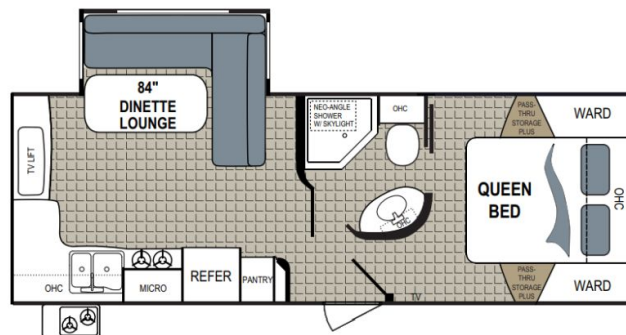

### SPECIFICATIONS

Year	2011
Manufacturer	DUTCHMEN
Brand	KODIAK
Model	242RESL
Type	Travel Trailer
Status	PreOwned
Stock #	22032
Financing Available	✘
Warranty Available	✘
Suspension	N/A
Leveling	N/A
Exterior Length	27.7 ft.
Dry Weight	5038 lbs.
Sleeping Capacity	2 person(s)
Interior Colour	Brown
Exterior Colour	White
Slideouts	1

### SELLING FEATURES

As-Is Sale. Introducing the 2011 Kodiak 242RESL, from Dutchmen. The Kodiak 242RESL contains everything you will need to make traveling effortless and straightforward. This travel trailer sleeps up to 2 people. Inside the Kodiak 242RESL, you will find a L-shaped bench seat as well as a pop-up TV ...