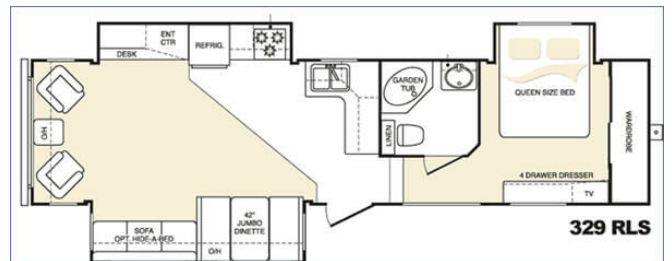

\$8,999.00

2005 CROSSROADS MOUNTAINEER 329RL

SPECIFICATIONS

Year	2005
Manufacturer	CROSSROADS
Brand	MOUNTAINEER
Model	329RL
Type	Fifth Wheel
Status	New
Stock #	5F704901
Financing Available	✘
Warranty Available	✘
Suspension	N/A
Leveling	N/A
Exterior Length	35.0 ft.
Dry Weight	9800 lbs.
Sleeping Capacity	N/A person(s)
Interior Colour	N/A
Exterior Colour	N/A
Slideouts	N/A