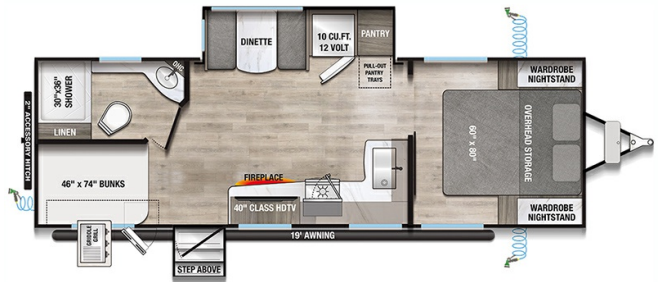

2025 ALLIANCE RV DELTA 241BH

MSRP \$74,980.00

\$272 Bi-Weekly

\$0 down @ 7.99% APR for 60/240 months

(\$26,553 C.O.B.) O.A.C.

Woody's Price \$62,980.00

SPECIFICATIONS

Year	2025
Manufacturer	ALLIANCE RV
Brand	DELTA
Model	241BH
Type	Travel Trailer
Status	New
Stock #	49873
Financing Available	✓
Warranty Available	Manufacturer
Suspension	N/A
Leveling	N/A
Exterior Length	29.9 ft.
Dry Weight	5893 lbs.
Sleeping Capacity	8 person(s)
Interior Colour	N/A
Exterior Colour	Fiberglass
Slideouts	1

Disclaimer: Product information, pricing and photos are as accurate as possible and are subject to change without notice.

SELLING FEATURES

Specifications and Features:

- Length (ft): 29'11"
- Height (ft): 10'10"
- GVWR (lbs): 7450
- Dry Weight (lbs): 5893
- Payload Capacity (lbs): 1557
- Hitch Weight (lbs): 619
- Number Of Fresh Water Holding Tanks: 1
- Total Fresh Water Tank Capacity (gal): 45
- Number Of Gray Water Holding Tan...