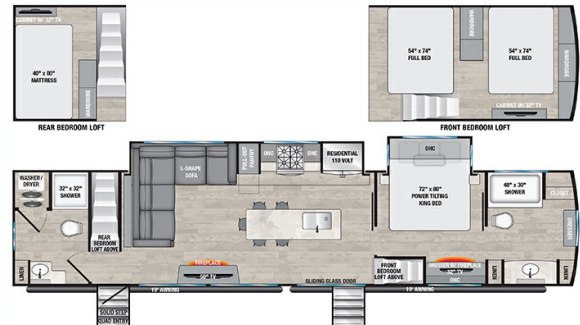

Woody's Price

2025 ALLIANCE RV BENCHMARK 44LFT

SPECIFICATIONS

Year	2025
Manufacturer	ALLIANCE RV
Brand	BENCHMARK
Model	44LFT
Type	Park Model
Status	New
Stock #	49868
Financing Available	✓
Warranty Available	Manufacturer
Suspension	N/A
Leveling	N/A
Exterior Length	44.9 ft.
Dry Weight	18000 lbs.
Sleeping Capacity	10 person(s)
Interior Colour	N/A
Exterior Colour	Fiberglass
Slideouts	2

Disclaimer: Product information, pricing and photos are as accurate as possible and are subject to change without notice.

SELLING FEATURES

Specifications and Features:

- Length (ft): 44'11"
- Number Of Fresh Water Holding Tanks: 1
- Total Fresh Water Tank Capacity (gal): 71
- Number Of Gray Water Holding Tanks: 1
- Total Gray Water Tank Capacity (gal): 156
- Number Of Black Water Holding Tanks: 1
- Total Black Water Tank Capacity...