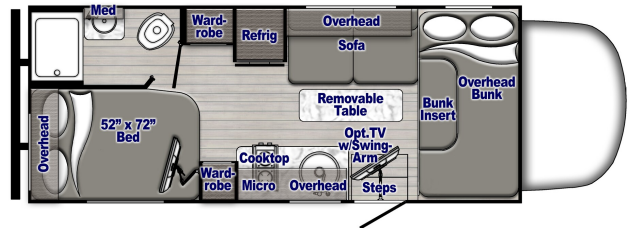

**\$164,566.00**

**2025 GULFSTREAM CONQUEST MOTORHOME 4237T**

**SPECIFICATIONS**

Year	2025
Manufacturer	GULFSTREAM
Brand	CONQUEST MOTORHOME
Model	4237T
Type	Motorhome
Class	C
Fuel Type	Gas
Status	New
Stock #	53-48244
Financing Available	✘
Warranty Available	✘
Odometer	510 kms.
VIN	53-48244
Chassis	N/A
Engine	N/A
Transmission	AUTO
Suspension	N/A
Leveling	N/A
Exterior Length	23.8 ft.
Dry Weight	8715 lbs.
Sleeping Capacity	6 person(s)
Interior Colour	SMOKE
Exterior Colour	WHITE
Slideouts	N/A

Disclaimer: Product information, pricing and photos are as accurate as possible and are subject to change without notice.

**SELLING FEATURES**

CONQUEST LUXURY PACKAGE

- SMOKE DECOR
- 7500# HITCH W/7 WAY CONNECTOR
- 
- CONQUEST LUXURY PACKAGE
- 4.0 ONAN GENERATOR ENCLOSED
- ELECTRIC AWNING W/LED LIGHTS
- AM/FM/RADIO W/CLOCK
- BLACK APPLIANCE PACKAGE
- UPGRADED LED LIGHTING INTERIOR/EXTERIOR
- EXTERIOR ACRYLIC GRAB HANDLE
- HIGH GLOS...