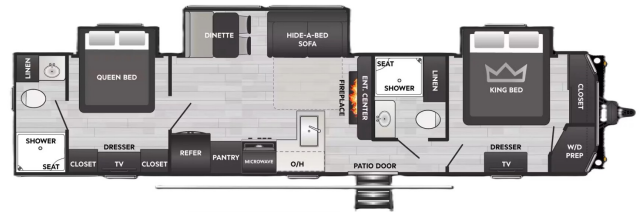

**SPECIAL UNIT**

**\$63,995.00**  
 Originally \$64,995

**2025 KEYSTONE HIDEOUT 38DBD**

**SPECIFICATIONS**

Year	2025
Manufacturer	KEYSTONE
Brand	HIDEOUT
Model	38DBD
Type	Park Model
Status	New
Stock #	N242296
Suspension	N/A
Leveling	Manual
Exterior Length	43.0 ft.
Dry Weight	10435 lbs.
Sleeping Capacity	6 person(s)
Interior Colour	N/A
Exterior Colour	N/A
Slideouts	3