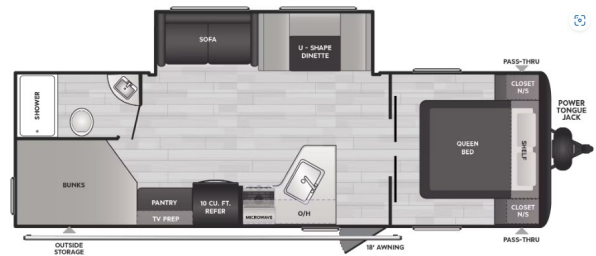

ON ORDER UNIT

2025 KEYSTONE HIDEOUT SPORT 269DB

SPECIFICATIONS

Year	2025
Manufacturer	KEYSTONE
Brand	HIDEOUT SPORT
Model	269DB
Type	Travel Trailer
Status	New
Stock #	T000016
Suspension	N/A
Leveling	N/A
Exterior Length	30.8 ft.
Dry Weight	6171 lbs.
Sleeping Capacity	10 person(s)
Interior Colour	N/A
Exterior Colour	Aluminum
Slideouts	1

Disclaimer: Product information, pricing and photos are as accurate as possible and are subject to change without notice.

SELLING FEATURES

Specifications and Features:

- Length (ft): 30'8"
- Width (ft): 8'0"
- Height (ft): 11'1"
- Interior Height (ft): 6'9"
- GVWR (lbs): 7810
- Dry Weight (lbs): 6171
- Payload Capacity (lbs): 1639
- Hitch Weight (lbs): 810
- Number Of Fresh Water Holding Tanks: 1
- Total Fresh Water Tank Capacit...