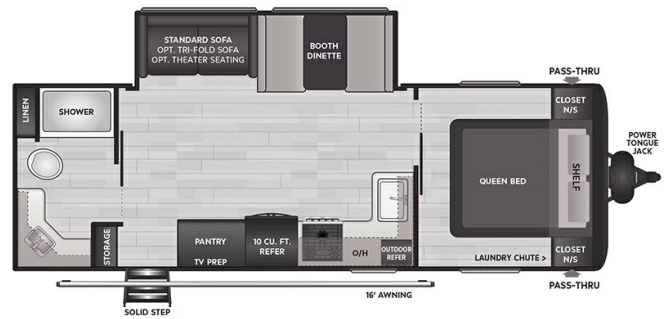

ON ORDER UNIT

2025 KEYSTONE HIDEOUT 24RBS

SPECIFICATIONS

Year	2025
Manufacturer	KEYSTONE
Brand	HIDEOUT
Model	24RBS
Type	Travel Trailer
Status	New
Stock #	T000013
Suspension	N/A
Leveling	N/A
Exterior Length	28.9 ft.
Dry Weight	6274 lbs.
Sleeping Capacity	6 person(s)
Interior Colour	N/A
Exterior Colour	Aluminum
Slideouts	1

Disclaimer: Product information, pricing and photos are as accurate as possible and are subject to change without notice.

SELLING FEATURES

Specifications and Features:

- Length (ft): 28'11"
- Height (ft): 11'1"
- GVWR (lbs): 7660
- Dry Weight (lbs): 6274
- Payload Capacity (lbs): 1386
- Hitch Weight (lbs): 665
- Number Of Fresh Water Holding Tanks: 1
- Total Fresh Water Tank Capacity (gal): 46
- Number Of Gray Water Holding Tank...