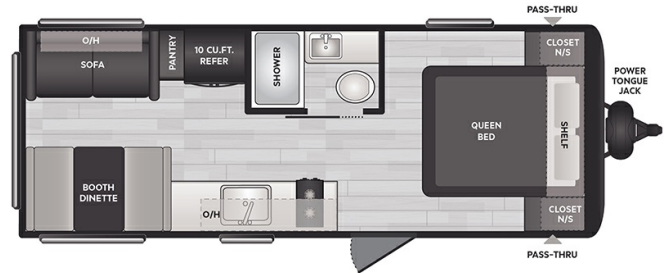

SPECIAL UNIT

\$28,995.00

Originally \$29,995

2025 KEYSTONE HIDEOUT SPORT 200RL

SPECIFICATIONS

Year	2025
Manufacturer	KEYSTONE
Brand	HIDEOUT SPORT
Model	200RL
Type	Travel Trailer
Status	New
Stock #	N242635
Suspension	N/A
Leveling	N/A
Exterior Length	25.3 ft.
Dry Weight	4551 lbs.
Sleeping Capacity	6 person(s)
Interior Colour	N/A
Exterior Colour	Aluminum
Slideouts	N/A

Disclaimer: Product information, pricing and photos are as accurate as possible and are subject to change without notice.

SELLING FEATURES

Specifications and Features:

- Length (ft): 25'4"
- Width (ft): 8'0"
- Height (ft): 10'11"
- Interior Height (ft): 6'9"
- GVWR (lbs): 7550
- Dry Weight (lbs): 4551
- Payload Capacity (lbs): 2999
- Hitch Weight (lbs): 555
- Number Of Fresh Water Holding Tanks: 1
- Total Fresh Water Tank Capaci...