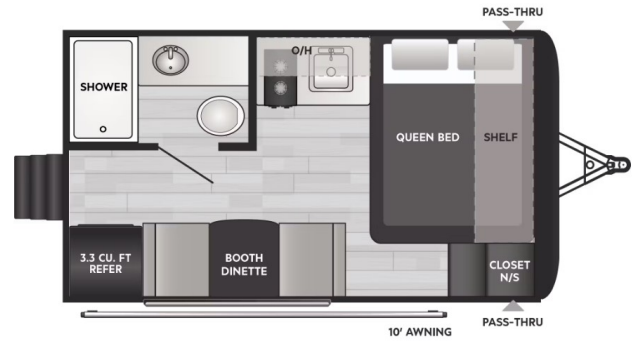

SPECIAL UNIT

$21,995.00
Originally $22,995

2025 KEYSTONE HIDEOUT 140RE

SPECIFICATIONS

Year	2025
Manufacturer	KEYSTONE
Brand	HIDEOUT
Model	140RE
Type	Travel Trailer
Status	New
Stock #	N242011
Suspension	N/A
Leveling	Manual
Exterior Length	16.1 ft.
Dry Weight	2770 lbs.
Sleeping Capacity	3 person(s)
Interior Colour	N/A
Exterior Colour	N/A
Slideouts	N/A

Disclaimer: Product information, pricing and photos are as accurate as possible and are subject to change without notice.

Powered by focusRV