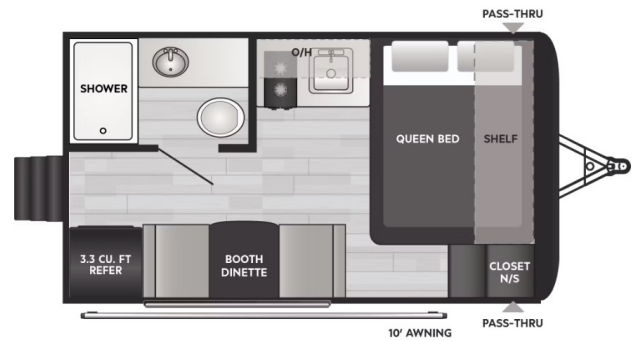

2025 KEYSTONE HIDEOUT 140RE

$22,995.00

Originally $25,955.00

SPECIFICATIONS

Year	2025
Manufacturer	KEYSTONE
Brand	HIDEOUT
Model	140RE
Type	Travel Trailer
Status	New
Stock #	N242011
Suspension	N/A
Leveling	Manual
Exterior Length	16.9 ft.
Dry Weight	2770 lbs.
Sleeping Capacity	3 person(s)
Interior Colour	N/A
Exterior Colour	N/A
Slideouts	N/A

Disclaimer: Product information, pricing and photos are as accurate as possible and are subject to change without notice.

Powered by focusRV