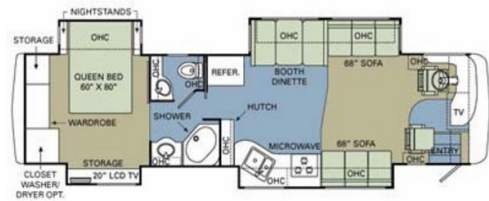

**SPECIAL UNIT**

**\$87,995.00**

Originally \$99,995

**2008 HOLIDAY RAMBLER AMBASSADOR 38PDQ**

**SPECIFICATIONS**

Year	2008
Manufacturer	HOLIDAY RAMBLER
Brand	AMBASSADOR
Model	38PDQ
Type	Motorhome
Class	A
Fuel Type	Diesel
Status	PreOwned
Stock #	P11111
Financing Available	✘
Warranty Available	✔
Odometer	91900 kms.
VIN	N/A
Chassis	Roadmaster Raised Rail Chassis
Engine	360HP I6 Diesel Pusher
Transmission	AUTO
Suspension	N/A
Leveling	N/A
Exterior Length	38.9 ft.
Dry Weight	33000 lbs.
Sleeping Capacity	8 person(s)
Interior Colour	N/A
Exterior Colour	Fiberglass
Slideouts	4

**Disclaimer:** Product information, pricing and photos are as accurate as possible and are subject to change without notice.

**SELLING FEATURES**

Specifications and Features:

- Chassis Brand: Roadmaster
- Engine Type: I6 Diesel Pusher
- Chassis Model: Raised Rail Chassis
- Cylinders: 6
- Horsepower (bhp): 360
- Torque (Ft Lbs): 1050
- Fuel Type: Diesel
- Transmission Brand: Allison
- Transmission Type: Automatic
- Number Of Speeds: 6
- ...