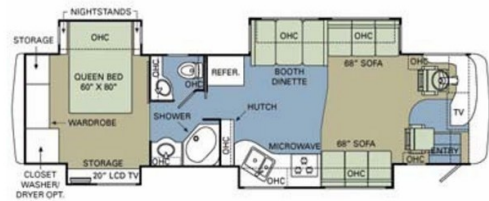

**SPECIAL UNIT**

**\$72,995.00**

Originally \$99,995

**2008 HOLIDAY RAMBLER AMBASSADOR 38PDQ**

**SPECIFICATIONS**

Year	2008
Manufacturer	HOLIDAY RAMBLER
Brand	AMBASSADOR
Model	38PDQ
Type	Motorhome
Class	A
Fuel Type	Diesel
Status	PreOwned
Stock #	P11111
Financing Available	✘
Warranty Available	✔
Odometer	91900 kms.
VIN	N/A
Chassis	Roadmaster Raised Rail Chassis
Engine	360HP I6 Diesel Pusher
Transmission	AUTO
Suspension	N/A
Leveling	N/A
Exterior Length	38.9 ft.
Dry Weight	33000 lbs.
Sleeping Capacity	8 person(s)
Interior Colour	N/A
Exterior Colour	Fiberglass
Slideouts	4

**Disclaimer:** Product information, pricing and photos are as accurate as possible and are subject to change without notice.

**SELLING FEATURES**

Specifications and Features:

- Chassis Brand: Roadmaster
- Engine Type: I6 Diesel Pusher
- Chassis Model: Raised Rail Chassis
- Cylinders: 6
- Horsepower (bhp): 360
- Torque (Ft Lbs): 1050
- Fuel Type: Diesel
- Transmission Brand: Allison
- Transmission Type: Automatic
- Number Of Speeds: 6
- ...