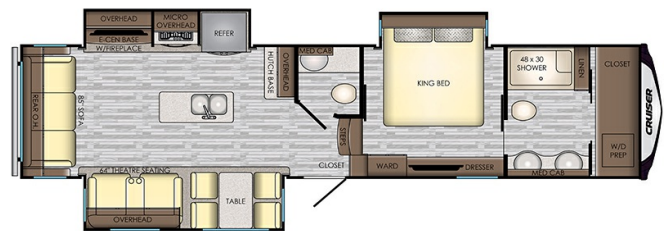

MSRP \$64,980.00

\$254 Bi-Weekly

\$0 down @ 7.99% APR for 60/180 months

(\$20,796 C.O.B.) O.A.C.

Woody's Price \$54,980.00

SPECIFICATIONS

Year	2019
Manufacturer	CROSSROADS
Brand	CRUISER
Model	345FB
Type	Fifth Wheel
Status	PreOwned
Stock #	48740B
Financing Available	✓
Warranty Available	For Purchase
Suspension	N/A
Leveling	N/A
Exterior Length	38.8 ft.
Dry Weight	9202 lbs.
Sleeping Capacity	4 person(s)
Interior Colour	N/A
Exterior Colour	Fiberglass
Slideouts	3

Disclaimer: Product information, pricing and photos are as accurate as possible and are subject to change without notice.

SELLING FEATURES

Specifications and Features:

- Length (ft): 38'9"
- Width (ft): 8'0"
- Height (ft): 12'8"
- Dry Weight (lbs): 9202
- Payload Capacity (lbs): 2796
- Hitch Weight (lbs): 1862
- Number Of Fresh Water Holding Tanks: 1
- Total Fresh Water Tank Capacity (gal): 64
- Number Of Gray Water Holding Tank...

OPTIONS & EQUIPMENT

- 2 SLEEPING AREAS
- QUEEN BED
- CD PLAYER
- 51 INCH 29 INCH TVS
- 4 DOOR FRIDGE
- 12 CUT FT
- MIRCOWAVE
- RANGE OVEN
- NIGHT SHADES
- FLEXSTEEL FURINTURE
- FIREPLACE
- DELUXE GALLEY FAUCETS
- PLANKWOOD FLOORING
- LEATHER INTERIOR
- WASH & DRYER COMBO
- PORCELAIN TOIELT
- EXTERIOR SHOWER
- AMPLIFIED TV ANTENNA
- CABLE TV HOOK UP
- AWNING POWER
- FIBERGLASS WALLS
- LEVELERS
- 5 STABLIZIER JACKS